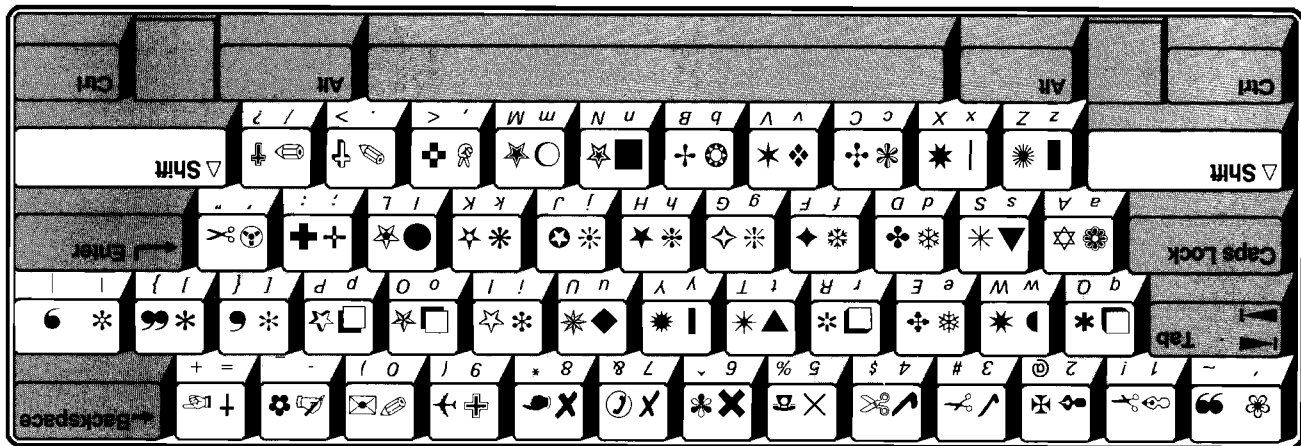

Series 200

Keyboard Card Instructions

- To access symbols from the "keyboard" side of this card, type the corresponding key. The left-most symbol is lowercase (unshifted) and the right-most is uppercase (shifted).
- To access* the symbols from the table on this side, hold down [Alt]. Using your numeric keypad, type in the three-digit decimal number shown below the symbol you want. Release [Alt].
- This layout is for US English keyboards only.

* Method not for all software. MS Windows requires a leading zero.

ITC Zapf Dingbats Series 200

Thin Space	160	161	162	163	164	165	166	167	168	169	170	171	172	173	174	175
176	177	178	179	180	181	182	183	184	185	186	187	188	189	190	191	
192	193	194	195	196	197	198	199	200	201	202	203	204	205	206	207	
208	209	210	211	212	213	214	215	216	217	218	219	220	221	222	223	
224	225	226	227	228	229	230	231	232	233	234	235	236	237	238	239	
En Space	240	241	242	243	244	245	246	247	248	249	250	251	252	253	254	255
Em Space																

HP Computer Museum
www.hpmuseum.net

For research and education purposes only.

Ventura Printer

Keyboard Card Instructions*

- To access symbols from the “keyboard” side of this card, type the corresponding key. The left-most symbol is lowercase (unshifted) and the right-most is uppercase (shifted).
- To access* the symbols from the table on this side, hold down **[Alt]**. Using your *numeric keypad*, type in the three-digit decimal number shown below the symbol you want. Release **[Alt]**.
- This layout is for US English keyboards only.