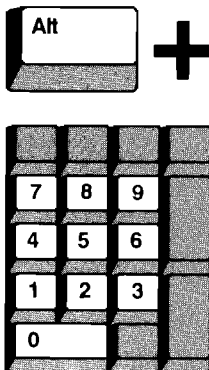

Series 200

Keyboard Card Instructions

- To access symbols from the "keyboard" side of this card, type the corresponding key. The left-most symbol is lowercase (unshifted) and the right-most is uppercase (shifted).
- To access* the symbols from the table on this side, hold down [Alt]. Using your numeric keypad, type in the three-digit decimal number shown below the symbol you want. Release [Alt].
- This layout is for US English keyboards only.

HP Computer Museum
www.hpmuseum.net

For research and education purposes only.

Ventura Printer

Keyboard Card Instructions*

- To access symbols from the “keyboard” side of this card, type the corresponding key. The left-most symbol is lowercase (unshifted) and the right-most is uppercase (shifted).
- To access* the symbols from the table on this side, hold down **[Alt]**. Using your *numeric keypad*, type in the three-digit decimal number shown below the symbol you want. Release **[Alt]**.
- This layout is for US English keyboards only.

* For use within Type Director's Reduced Symbol Set menu only.

Ventura ITC Zapf Dingbats, Printer Order

160	161	162	163	164	165	166	167	168	169	170	171	172	173	174	175
176	177	178	179	180	181	182	183	184	185	186	187	188	189	190	191
192	193	194	195	196	197	198	199	200	201	202	203	204	205	206	207
208	209	210	211	212	213	214	215	216	217	218	219	220	221	222	223
224	225	226	227	228	229	230	231	232	233	234	235	236	237	238	239
240	241	242	243	244	245	246	247	248	249	250	251	252	253	254	255