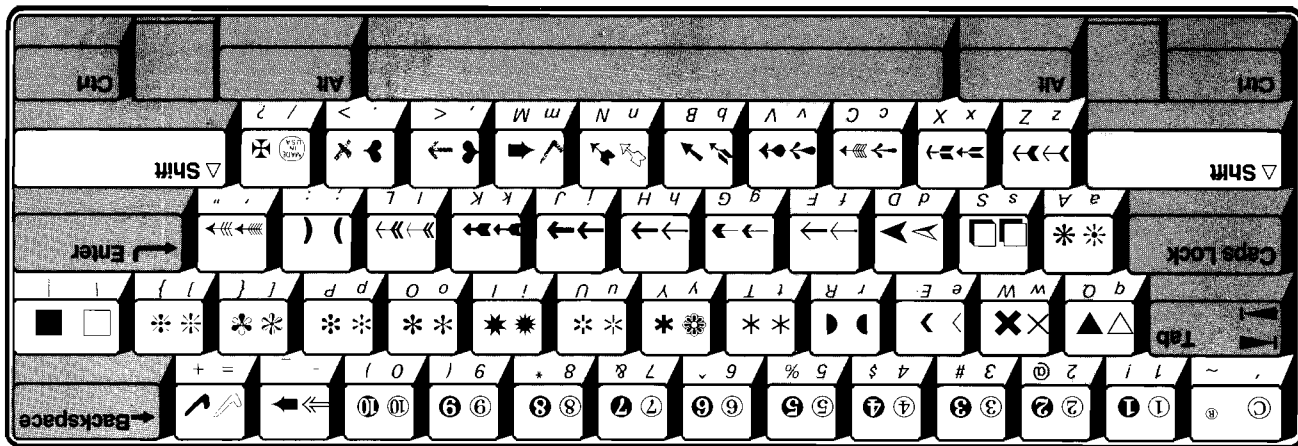

Series 200

Keyboard Card Instructions

- To access symbols from the "keyboard" side of this card, type the corresponding key. The left-most symbol is lowercase (unshifted) and the right-most is uppercase (shifted).
- To access* the symbols from the table on this side, hold down [Alt]. Using your numeric keypad, type in the three-digit decimal number shown below the symbol you want. Release [Alt].
- This layout is for US English keyboards only.

* Method not for all software. MS Windows requires a leading zero.

ITC Zapf Dingbats Series 200

Thin Space	160	161	162	163	164	165	166	167	168	169	170	171	172	173	174	175
176	177	178	179	180	181	182	183	184	185	186	187	188	189	190	191	
192	193	194	195	196	197	198	199	200	201	202	203	204	205	206	207	
208	209	210	211	212	213	214	215	216	217	218	219	220	221	222	223	
224	225	226	227	228	229	230	231	232	233	234	235	236	237	238	239	
En Space	240	241	242	243	244	245	246	247	248	249	250	251	252	253	254	255
Em Space																

HP Computer Museum
www.hpmuseum.net

For research and education purposes only.

Ventura Printer

Keyboard Card Instructions*

- To access symbols from the “keyboard” side of this card, type the corresponding key. The left-most symbol is lowercase (unshifted) and the right-most is uppercase (shifted).
- To access* the symbols from the table on this side, hold down **[Alt]**. Using your *numeric keypad*, type in the three-digit decimal number shown below the symbol you want. Release **[Alt]**.
- This layout is for US English keyboards only.