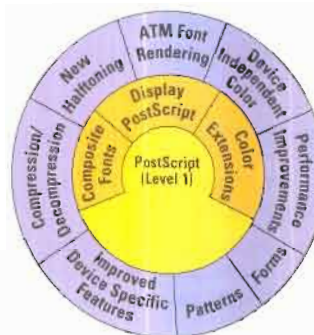

HP offers the latest version of Adobe's PostScript

Adobe's PostScript Level 2 software improves upon the previous version with better printer memory management, data compression, and form and pattern storage, which all help to speed up PostScript printing. PostScript Level 2 software includes 35 built-in Type 1 typefaces, and you can download any other Type 1 typeface to your HP LaserJet printer. Type 1 typefaces are scalable to virtually any size your software can create.

Part No.	Description	Price
C2089A	PostScript Cartridge Plus for the HP LaserJet IIP, III, and IID printers. Level 2.	
33439Q	PostScript printer cartridge for the HP LaserJet IID, IIP, IIP plus printers. Level 1.	
33494D	Adobe's PostScript Level 2 ROM for the HP LaserJet IISi printer (serial #3199J or lower).	
33494E	Adobe's PostScript SIMM for the HP LaserJet IISi printer (serial #3200J & higher). Level 2.	
C2013A	Adobe's PostScript SIMM for the HP LaserJet 4Si printer. Level 2.	
C2080A	Adobe's PostScript SIMM for the HP LaserJet 4 printer. Level 2.	
33417C	AppleTalk Interface Kit for the HP LaserJet IIP and IIP printers.*	

NOTE: You need a minimum of 1 MB additional printer memory to use PostScript (2 MB are recommended). Refer to memory chart on page 8.

Most typefaces come in **regular**, **bold**, *italic*, and **bold italic** and include:
ITC Avant Garde Gothic, ITC Bookman, Courier, Helvetica, Helvetica Narrow, New Century Schoolbook, Palatino, and Times Roman.
HP's PostScript cartridges and SIMMs also include Symbol (γολτ) in two treatments, and *ITC Zapf Chancery* and ITC Zapf Dingbats (⌘*ⓂⓃ) in one.

* To print from an Apple Macintosh computer on your HP LaserJet IID, IIP, III, IIP, IID, IISi printer, add PostScript, the HP AppleTalk™ interface, and HP LaserJet memory. See your authorized HP dealer.