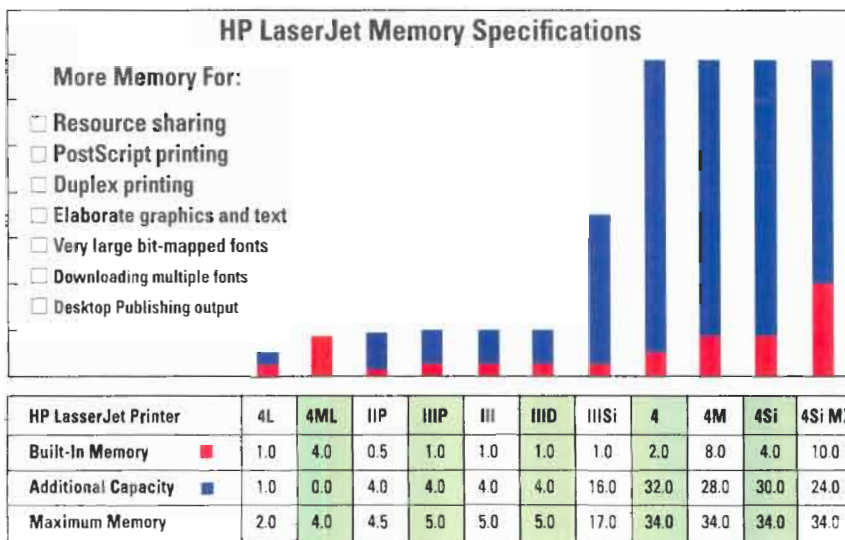

More Memory for More Fonts, More Users, More Graphics.

As the complexity of your printing needs grows, additional HP accessory memory will keep you printing with confidence.

The amount of memory required is based on the number of users connected to the printer as well as the complexity and variety of documents being printed.

- A desktop-published document or complex spreadsheet may require more than 1 MB of memory.
- Adding a PostScript cartridge or SIMM to your printer will use approximately 1 MB of memory for PostScript processing — additional memory is required for document printing.
- Duplex printing requires exactly double the memory — enough memory for two full documents.

Best of all you can add memory as your needs increase. For basic guidelines to help you make the best memory decision, call your HP supplies reseller.

HP Accessory Memory

Print complex documents with confidence

The power of HP accessory memory is waiting to let you print more: full-page graphics, multiple fonts, large fonts, forms, elaborate text and graphics, PostScript type and graphics, and duplex documents.

Or, all of the above, for one or many users. The choice is yours.

Part No.	Description	Price
33474B	1 MB memory board for HP LaserJet IIP, IIP plus, III, IIID, and IIP printers.	
33475B	2 MB memory board for HP LaserJet IIP, IIP plus, III, IIID, and IIP printers.	
C2024A	1 MB memory upgrade for HP LaserJet 4L printers.	
C2063A	1 MB SIMM memory for HP LaserJet 4, 4M, IIISi, 4Si, and 4Si MX printers.*	
C2064A	2 MB SIMM memory for HP LaserJet 4, 4M, 4Si, and 4Si MX printers.*	
C2065A	4 MB SIMM memory for HP LaserJet 4, 4M, IIISi, 4Si, and 4Si MX printers.*	
C2066A	8 MB SIMM memory (for HP LaserJet 4, 4M, 4Si, and 4Si MX printers, as well as HP LaserJet IIISi printers, serial number 3200 or higher).*	

*Also compatible with HP DeskJet 1200C printers and most HP DesignJet family plotters.

HP Epson® FX and IBM® ProPrinter® Emulation Cartridge

Get HP LaserJet printer output from your dot-matrix programs

Now, without changing software, print documents on your HP LaserJet printer using the same programs designed for use on dot-matrix printers. Just plug this cartridge into the HP LaserJet printer and you're ready to go — without the noise.

Part No.	Description	Price
33498A	HP Epson FX/IBM ProPrinter Emulation Cartridge for HP LaserJet IIP, IIP plus, IIID, III, IIP, and IIID printers.	

NOTE 1: Does not work on HP LaserJet Series II or IIISi printers.
NOTE 2: The HP LaserJet printer implementation of RS-232C handshaking may vary from your current Epson FX or IBM ProPrinter configuration. To use this cartridge, you may need to modify your current system configuration to continue resending output to the printer if time-out errors occur.

HP PCL 5 Cartridge

Give your HP LaserJet IIP or IIP plus printers the power of HP PCL 5 scalability

The HP PCL 5 cartridge offers you eight scalable typefaces, striking special effects, and vector graphics capabilities. Rotate fonts, drop in shades and patterns, set type at any angle, and more. Minimizes font down-loading and prints graphics faster.

Part No.	Description	Price
C2088A	HP PCL 5 cartridge for the HP LaserJet IIP and IIP plus printers	

NOTE: The HP PCL 5 cartridge does not include Resolution Enhancement technology which is only available in the HP LaserJet III and 4 family printers.