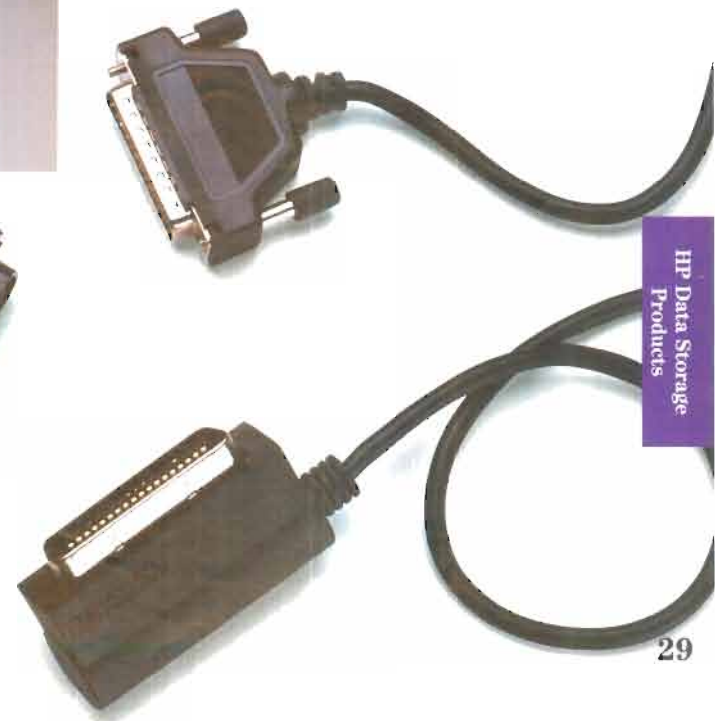

*Extensively
Tested to Ensure
the Integrity of
Your Data.*

HP Data Storage Supplies and Accessories

Protect the integrity of the data so vital to your business. Store it with confidence on the highest-quality high-capacity media available — Hewlett-Packard tape cartridges and disks.

Leading-edge HP data storage technology is derived from the same discipline that ensures precision-engineering in every piece of HP hardware. HP tape cartridges and disks are designed to exacting standards to operate at optimum performance levels in HP computers and drives. Their guaranteed quality and reliability result from extensive testing, enabling them to effectively meet your most demanding, high-capacity storage needs at an unprecedented level of affordability.

Trust the integrity of your data to the company who designs the highest-quality data storage devices in the industry — Hewlett-Packard.