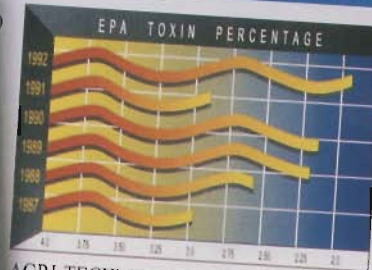

AGRI-TECH ENVIRONMENT QUARTERLY REPORT

AGRI-TECH's Version of the Environmental Big Bang Theory