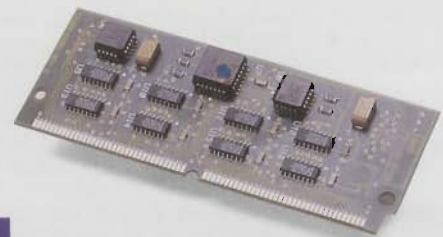

The HP DeskJet 1200C printer also uses the same memory SIMMs, type

and font cartridges, and HP JetDirect cards as the HP LaserJet 4 printer.

Achieve high-quality results in living color with the HP DeskJet 1200C printer and the right HP supplies and accessories.