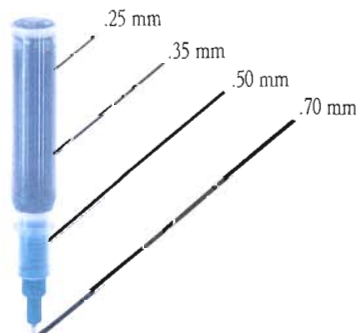

For Polyester Film

Single Color Packages (4 pens)

	Line Width	Point Size	HP Part No.
Black	Extra-Fine	0.25 mm	5061-7610
Black	Fine	0.35 mm	5061-7611
Black	Medium	0.50 mm	5061-7612
Black	Broad	0.70 mm	5061-7613

Price/Package

IMPORTANT

HP Disposable Liquid-Ink Drafting Pens require a reusable long-body pen adapter; package of four adapters and four pen caps, HP Part No. 5061-7578.