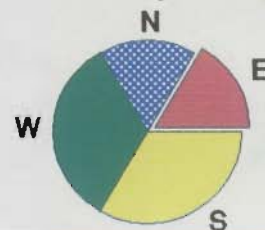

Environmental Factors

Operating temperature (includes print cartridges)	15° to 30° C
Operating relative humidity	20% to 80% (for paper) 20% to 70% (for transparency film)
Nonoperating temperature	-40° to 70° C

Certifications

Safety Approvals	CSA Approved, CSA C22.2 No. 154 UL Listed, UL-478 TUV Approved, GS Mark, IEC-380
Electromagnetic Interference	FCC Certified, Class B FTZ Radio Protection Mark, Level B VCCI Approved, Class 2

Price Guide (U.S.A. suggested list price)

Product Number	Description	Price
<i>PaintJet Color Graphics Printer</i>		
3630A, Opt. 001	RS-232-C/CCITT V.24 interface	$1395.00
3630A, Opt. 002	HP-IB interface (IEEE 488-1978)	$1395.00
3630A, Opt. 004	Centronics Parallel interface	$1395.00
<i>Print Cartridges</i>		
51606A	Black	$27.95 ea
51606C	Color	$34.95 ea
<i>Paper</i>		
51630P	Z-fold, 8.5 × 11 in., 250 sheets 8 pkg quantity discount	$17.95 pkg $14.95 pkg
51630R	Z-fold, 210 × 304.8 mm, 250 sheets 8 pkg quantity discount	*
51630Y	CutSheet, 8.5 × 11 in., 250 sheets	$22.95 pkg
51630Z	CutSheet, 210 × 297 mm, 250 sheets	*
<i>Transparency Film</i>		
51630Q	Single Sheet, 8.5 × 11 in., 50 sheets (with protective sleeves)	$64.95 pkg
51630S	Single Sheet, 210 × 297 mm, 50 sheets (with protective sleeves)	*

*Price not determined at print time.

Sales by Region

Call your local HP sales office listed in the telephone directory white pages. Or write to Hewlett-Packard: U.S.A. (East) — 4 Choke Cherry Road, Rockville, MD 20850; (Midwest) 5201 Tollview Drive, Rolling Meadows, IL 60008; (West) 5161 Lankershim Boulevard, North Hollywood, CA 91601; (South) 2000 South Park Place, Atlanta, GA 30339. Canada — 6877 Goreway Drive, Mississauga, Ontario, Canada, L4V 1M8. Europe — 150 Route du Nant-d'Avril, P.O. Box CH-1217 MEYRIN 2, Geneva, Switzerland. Japan — Yokogawa-Hewlett-Packard Ltd., 29-21, Takaido-Higashi 3-chome, Suginami-ku, Tokyo 168. Australia/New Zealand — 31-41 Joseph Street, Blackburn, Victoria 3130, Australia. Far East — 47F China Resources Bldg., 26 Harbour Road, Wanchai, Hong Kong. Elsewhere in the world — Hewlett-Packard Intercontinental, 3495 Deer Creek Road, Palo Alto, CA 94304, U.S.A.