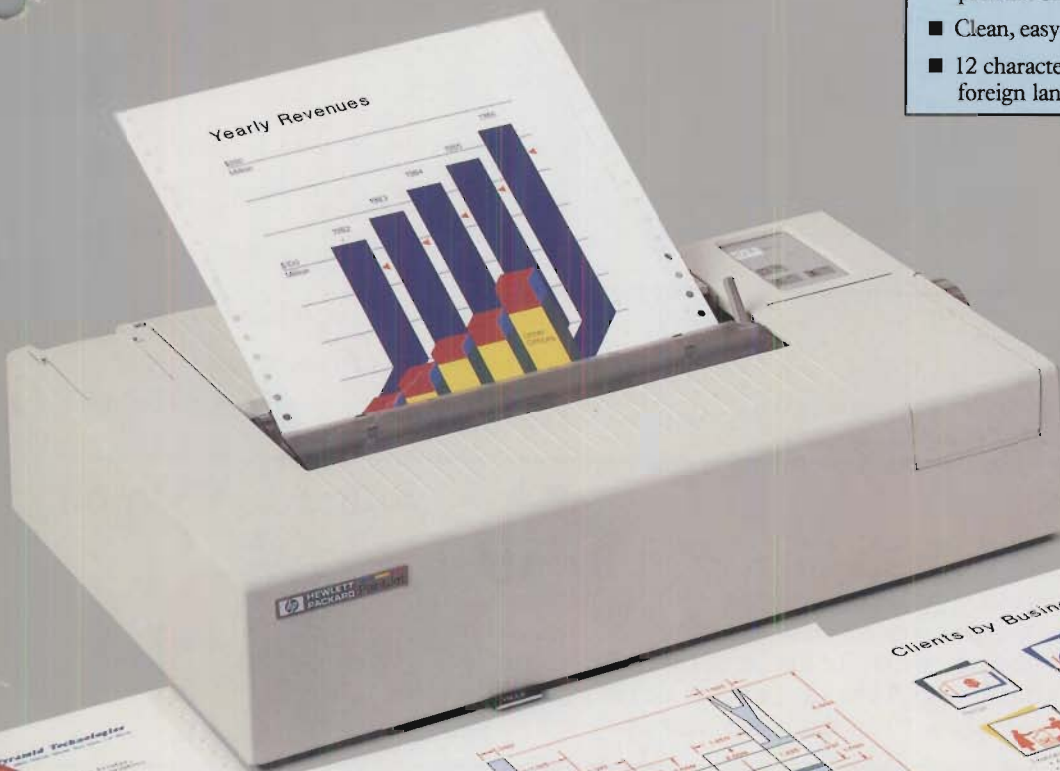

\$4,000.

the PaintJet Color Graphics Printer

There's something irresistible about a small, quiet machine that can produce colors of the rainbow with the touch of a button.

And that's just the beginning. Besides creating bright overhead transparencies, detailed graphs, or complex engineering drawings, this device generates near-letter-quality (NLQ) text so crisp and clear your most routine communications will sparkle.

All this wrapped into one attractively-priced package — the HP PaintJet Color Graphics Printer!

FEATURES

- Bright multicolor printing on paper and overhead transparency film
HP PaintJet Paper provides the most brilliant colors and high-contrast text. Other papers may be used for draft-quality output.
- Fast print speed of 167 NLQ characters per second at 10 characters per inch
*30-40 seconds for a typical page of text
4 minutes for a full page of color graphics
8 minutes, or less, for a color transparency*
- Supported by the leading business graphics, word processing, PC CAD, productivity, and utility software
- High resolution of 180 dots per inch
- Whisper-quiet operation of <50 decibels
- 4 specially-formulated inks work together to produce 330 shades of color
- Clean, easy-to-maintain, long-life print cartridges
- 12 character sets, including HP, IBM, and 8 foreign languages

Physical Characteristics

Dimensions	98(H) × 442(W) × 302(D) mm 3.86(H) × 17.40(W) × 11.89(D) in.
Weight	5 kg (11 lbs)
Power Supply	48-66 Hz; 100, 120, 220, 240 VAC ±10%
Power Consumption	20 W maximum
Sound Power Level	5.3 bels(A) Typically quoted sound pressure, <50 dB(A)