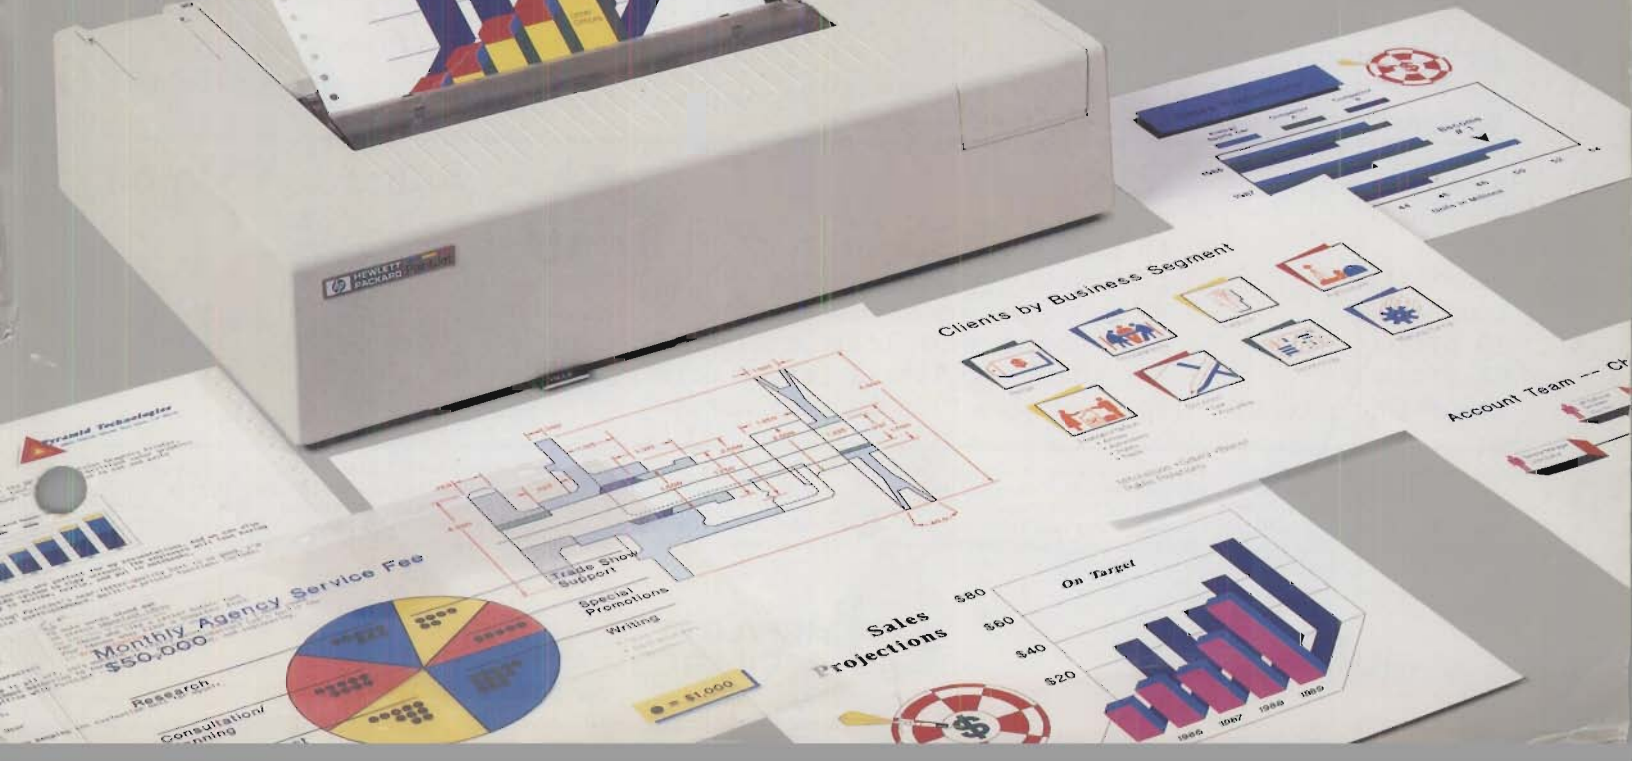

\$4,000.

the PaintJet Color Graphics Printer

There's something irresistible about a small, quiet machine that can produce colors of the rainbow with the touch of a button.

And that's just the beginning. Besides creating bright overhead transparencies, detailed graphs, or complex engineering drawings, this device generates near-letter-quality (NLQ) text so crisp and clear your most routine communications will sparkle.

All this wrapped into one attractively-priced package — the HP PaintJet Color Graphics Printer!

FEATURES

- Bright multicolor printing on paper and overhead transparency film
HP PaintJet Paper provides the most brilliant colors and high-contrast text. Other papers may be used for draft-quality output.
- Fast print speed of 167 NLQ characters per second at 10 characters per inch
*30-40 seconds for a typical page of text
4 minutes for a full page of color graphics
8 minutes, or less, for a color transparency*
- Supported by the leading business graphics, word processing, PC CAD, productivity, and utility software
- High resolution of 180 dots per inch
- Whisper-quiet operation of <50 decibels
- 4 specially-formulated inks work together to produce 330 shades of color
- Clean, easy-to-maintain, long-life print cartridges
- 12 character sets, including HP, IBM, and 8 foreign languages

HP Computer Museum
www.hpmuseum.net

For research and education purposes only.

Technical Information

Printer Characteristics

Print method	Thermal ink jet drop-on-demand
Colors	Seven at 180 dpi (black, yellow, magenta, cyan, green, blue, and red) 330 at 90 dpi, with a palette that lets you select up to 16 colors at a time.
Resolution	180 × 180 dots per inch
Speed	167 NLQ characters per second at 10 characters per inch 30-40 seconds for a typical page of text 4 minutes for a full page of color graphics 8 minutes, or less, for a color transparency