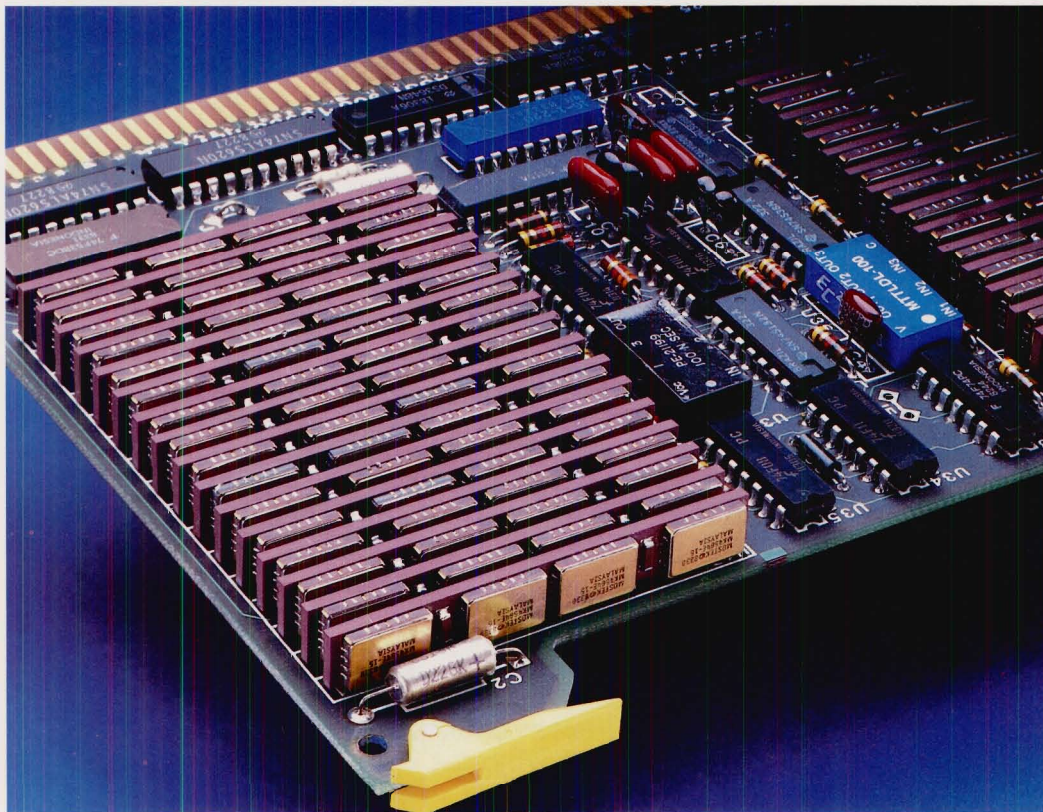

AM 200 Memory Board

■ **One full megabyte of memory on a single circuit board**

■ **Plugs into any I/O slot. No tools needed. And no intrusion into the computer's interior.**

■ **Excellent price/performance ratio**

The addition of just one AM 200 memory board permits searches and sorts and manipulation of large arrays to be done in memory which saves user's time and lessens disk wear. And because our AM 200 memories are form, fit, and function interchangeable with the computer's factory installed memory boards, they can augment and/or replace one or all of them. Plug compatibility also allows use of the AM 200 in an I/O Expander.

HP Computer Museum
www.hpmuseum.net

For research and education purposes only.

Additional megabyte units, up to six in the 9826, 9836, and 9920, can be added to accommodate almost any storage requirement. You can add two AM 200 memory boards to an HP 9816 and still use peripherals.