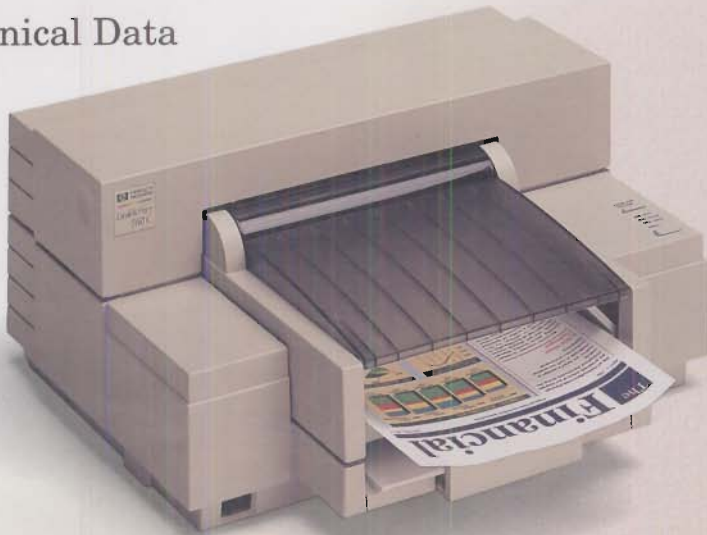

HP DeskWriter 560C InkJet Printer

Technical Data

Features

- Clear, crisp 600 x 300-dpi, professional-quality black printing with HP's exclusive Resolution Enhancement technology – a difference you can really see.
- Easy color printing with HP's breakthrough ColorSmart technology. ColorSmart eliminates guesswork by analyzing each page and automatically optimizing color for clear, vivid output – the same way an automatic camera takes care of all the settings required to get the best picture.
- No other printer delivers the same unique combination of features, reliability, and ease-of-use for such a low price – making the HP DeskWriter 560C an outstanding value.
- A 3-year limited warranty – the longest in the industry.
- Prints up to 3 pages per minute in black, and an average of 4 minutes per page in color, depending on document complexity – for fast, time-saving output.
- Specially designed for the Macintosh, so you can use an extensive range of popular Macintosh software.
- Compatible with Macintosh Systems 6.07 and above.
- Resident black and color ink cartridges for convenient black and color printing without switching cartridges.
- Prints on plain paper, special paper, glossy paper, a wide variety of paper sizes, and up to 20 envelopes or 50 transparencies for media flexibility.
- Print spooler increases personal productivity with fast return to your computer while the printer is printing.
- 35 TrueType scalable fonts give you a wide variety of typefaces for professional-looking documents.
- AppleTalk and serial interface standard for I/O and network flexibility.
- Automatic envelope sensor: no need to make a manual adjustment.
- Grayscale printing for dramatic black graphics.
- Compact operational footprint saves space at home or at the office.
- Built-in software and font installer for fast and easy installation.