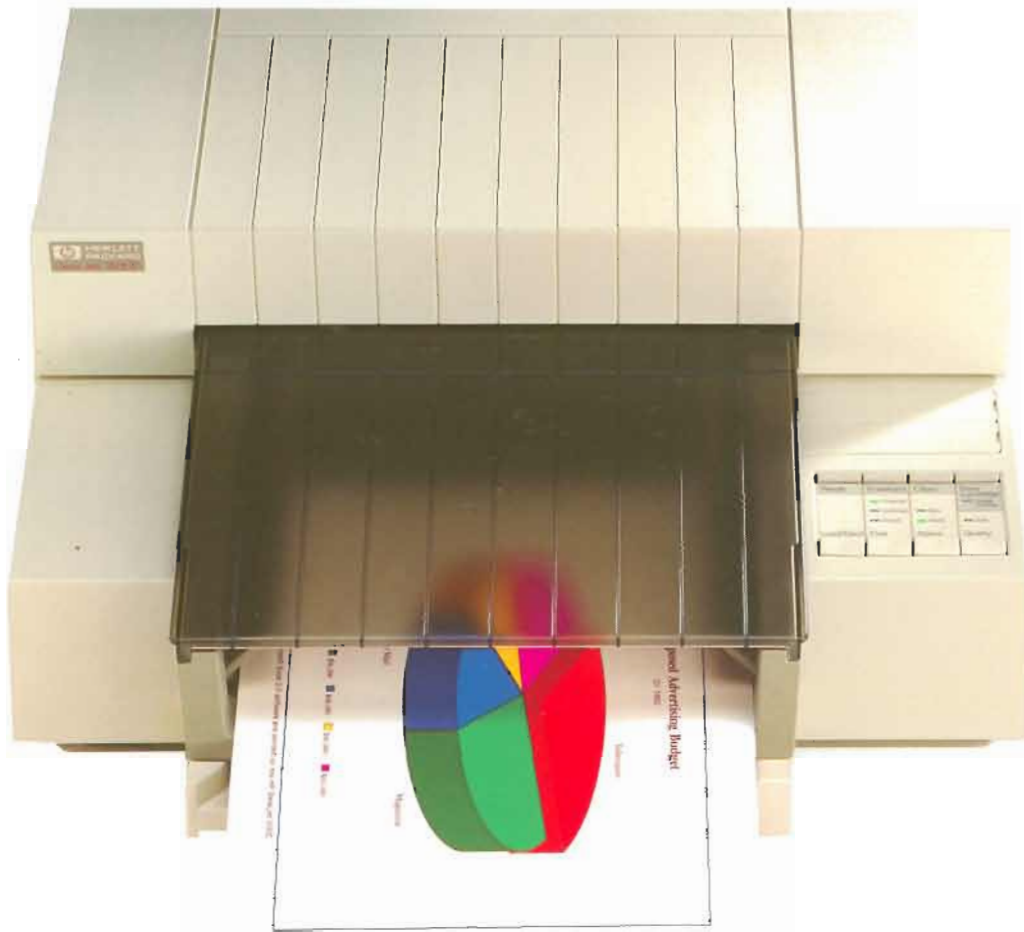

The New HP DeskJet 500C Printer Product Brief

**HP DeskJet 500C
and HP DeskJet 500
product information**

3 Three year warranty

Three-year warranty. The HP label on the outside means quality and reliability on the inside. Both the HP Deskjet 500 and HP Deskjet 500C are built to last. In fact, we back them with a three-year limited warranty covering parts and labor.

Unlimited colors. Express and impress with charts, graphs, and transparencies in thousands of brilliant colors.

Supplies and accessories

51608A	Original Print Cartridge (black ink)
51625A	Tri-chamber Color Print Cartridge (cyan, magenta, and yellow inks)
51626A	High-Capacity Black Print Cartridge (black ink) (available fall 1991)
51636F	LX JetSeries Transparency Film (US letter size)
51636G	LX JetSeries Transparency Film (European A4 size)
51630Y	CX JetSeries CutSheet Paper (US letter size)
51630Z	CX JetSeries CutSheet Paper (European A4 size)
92240R	HP DeskJet 500C Printer Dust Cover
92177Z	HP DeskJet 500C Printer Organizer