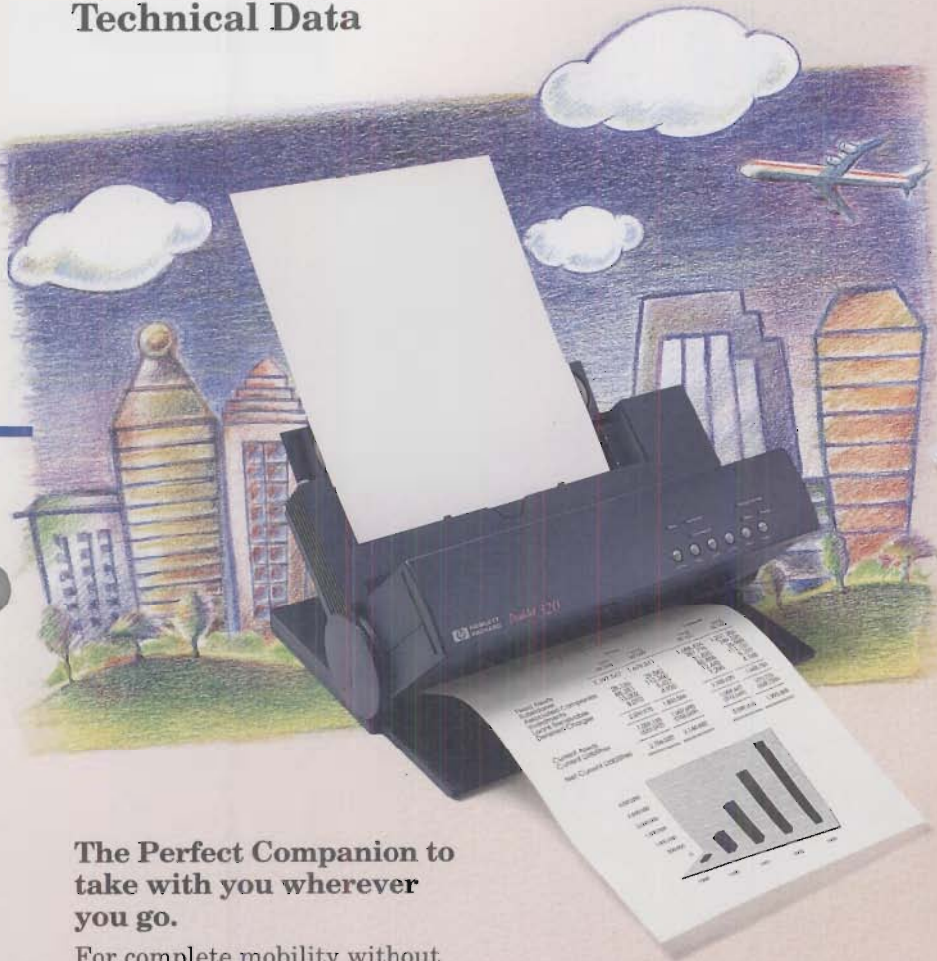

HP DeskJet 320 Printer and HP DeskWriter 320 Printer

Technical Data

The Perfect Companion to take with you wherever you go.

For complete mobility without sacrificing the powerful features of a desktop printer, the HP DeskJet 320 and the HP DeskWriter 320 deliver professional quality black plus easy-to-add color. The printers are small and rugged enough to take with you wherever you go. Whether you're travelling or working at home, you won't have to compromise quality to get a full-featured printer in a portable package.

Crisper, Blacker Blacks.

- 600 x 300 dpi black printing on plain paper plus Hewlett-Packard's exclusive Resolution Enhancement technology for crisp, clear, easy-to-read documents.

Compact, Portable Design.

- Mobility with the features you want in a desktop printer — speed, automatic paper feed, and more. Fits neatly into a briefcase for easy printing when you're on the go.

Easy-to-Add Color.

- Adding color is easy with the low-cost, optional HP Color Kit. Just snap in the cartridge and print!
- HP's breakthrough ColorSmart technology for clear, vivid colors at the touch of a button.

HP Computer Museum
www.hpmuseum.net

For research and education purposes only.

SPECIFICATIONS

The HP DeskJet 320 and HP DeskWriter 320 are plain paper drop-on-demand thermal inkjet printers. They come equipped with an external power adapter, snap-on printer stands, printer driver(s) and font disk(s), one black print cartridge, and a User's Guide Kit.