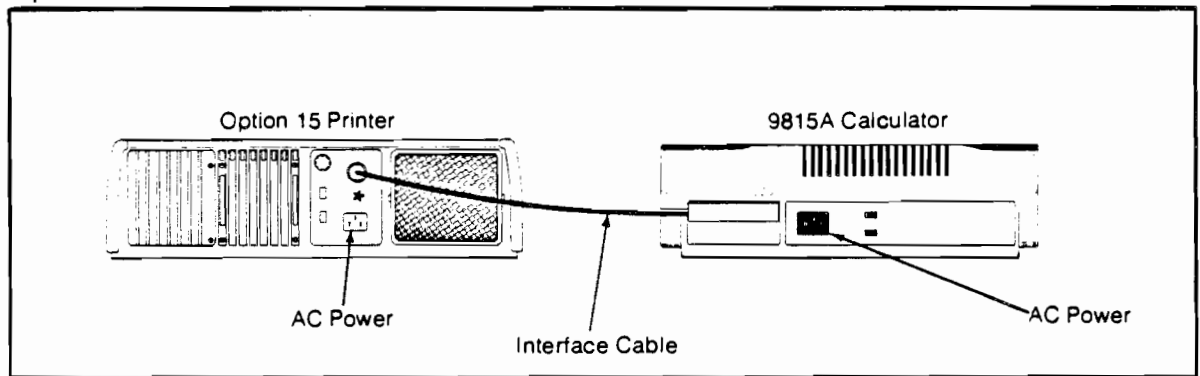

Technical Specifications

Printing Speed - Print Mode: 240 lines/minute
Plot Mode: 900 rows of dots/minute

Print Density - Print Mode:
80 characters/line
6 lines/inch (2.4 lines/cm)

Plot Mode (9866B):
400 dots/row
60 rows/inch (23.6 rows/cm)

8 Printer Installation

Option 30

Option 10, 20, 21

Option 15

Option 25

Figure 2. Printer Interface Typical Connections

*To connect the interface cable to the printer or a 9830A calculator, rotate the connector until it is aligned with the socket on the instrument back panel, then twist the knurled sleeve clockwise to lock the connector in place (the connector is unlocked by twisting the sleeve counter-clockwise).