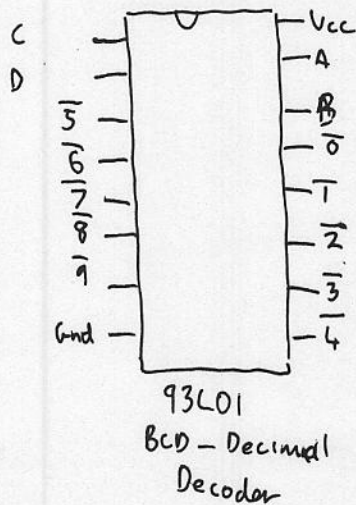

HP9865 Interface

connector on
09865-66541
PCB

Data Output

Data Input

HP 9865 Cassette Memory cable

(Drive)