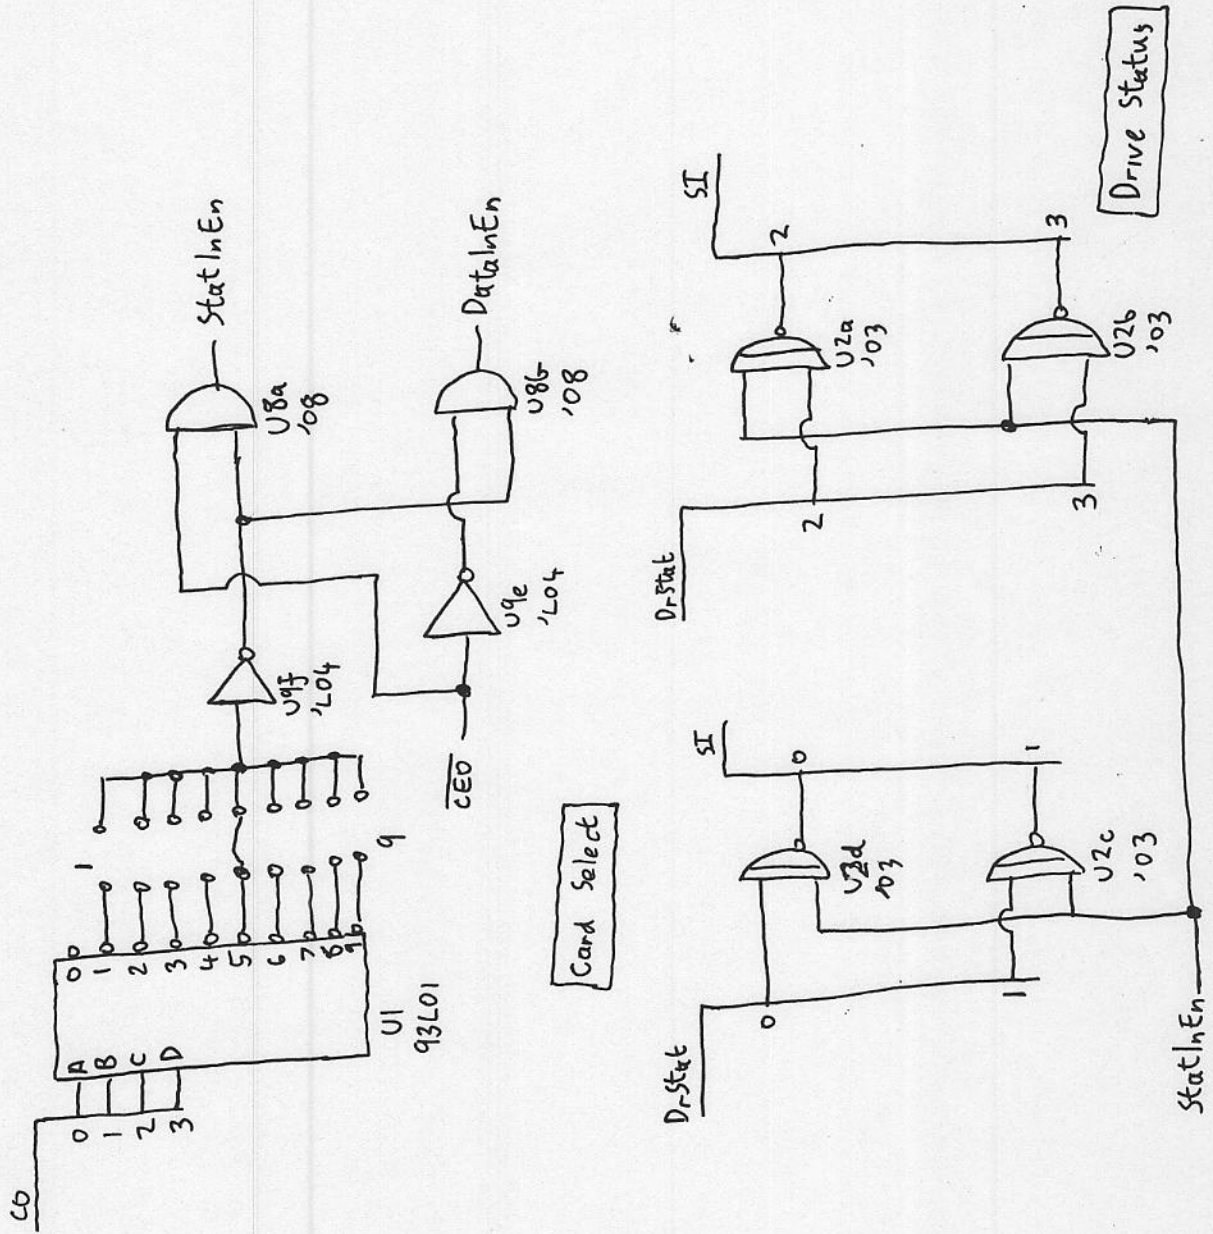

HP9865 Interface

connector on
09865-66541
PCB

Data Output

Data Input

HP 9865 Cassette Memory cable

(Drive)