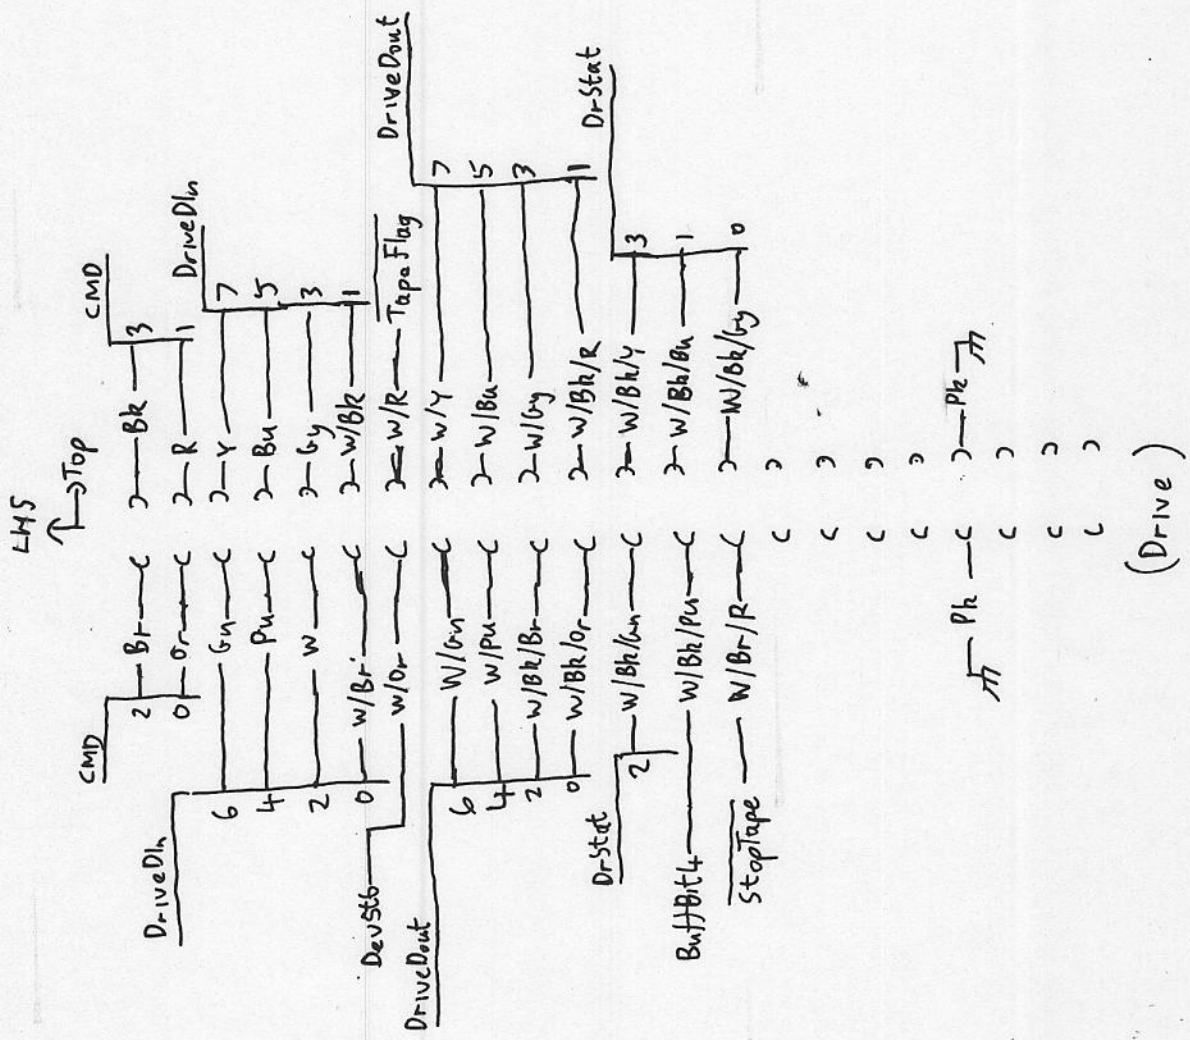

HP9865 Interface

connector on
09865-66541
PCB

Data Output

Data Input

HP 9865 Cassette Memory cable

(Drive)