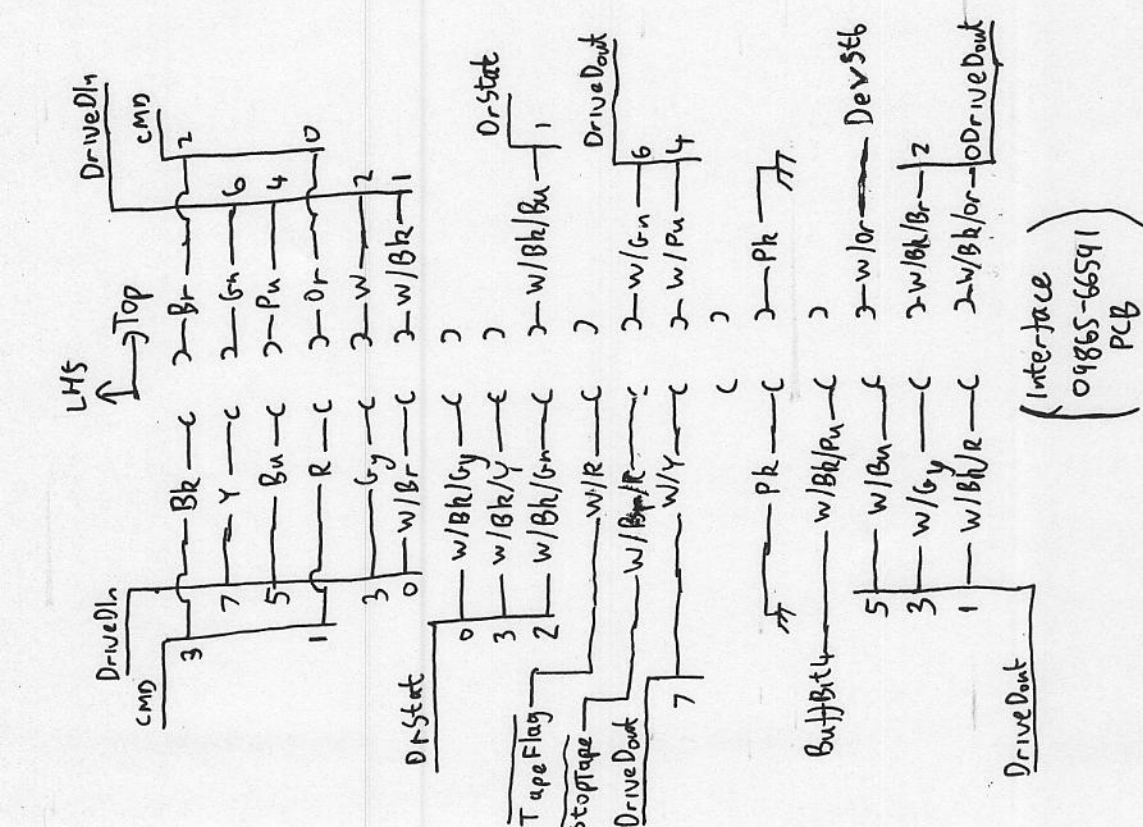

HP9865 Interface

connector on
09865-66541
PCB

Data Output

Data Input

HP 9865 Cassette Memory cable

(Drive)