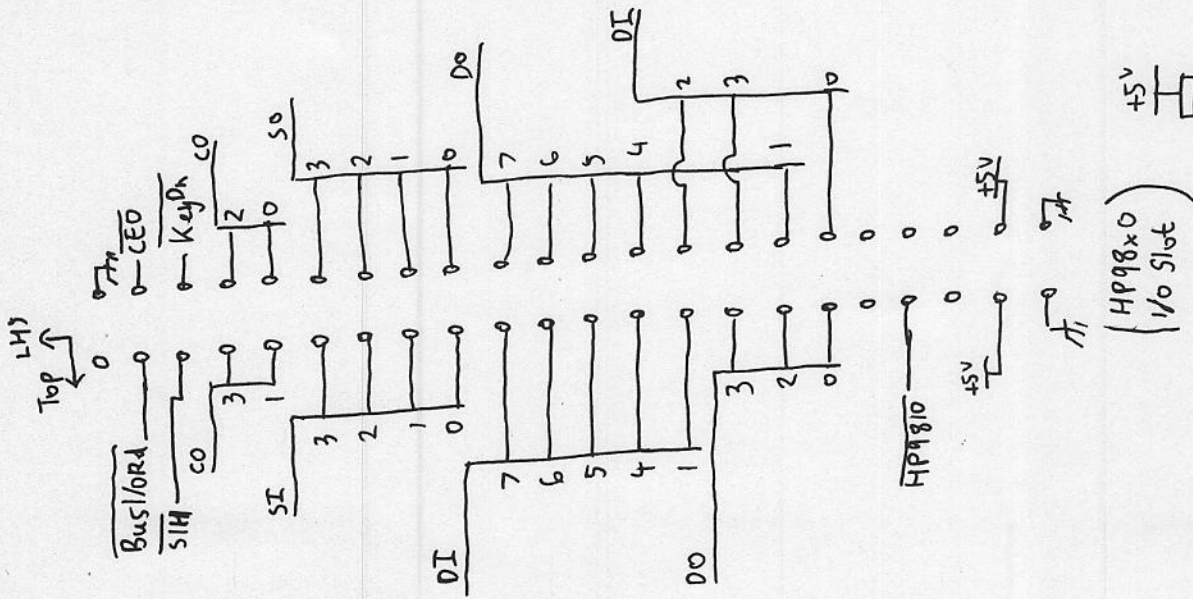

HP9865 Interface

connector on
09865-66541
PCB

Data Output

Data Input

HP 9865 Cassette Memory cable

(Drive)