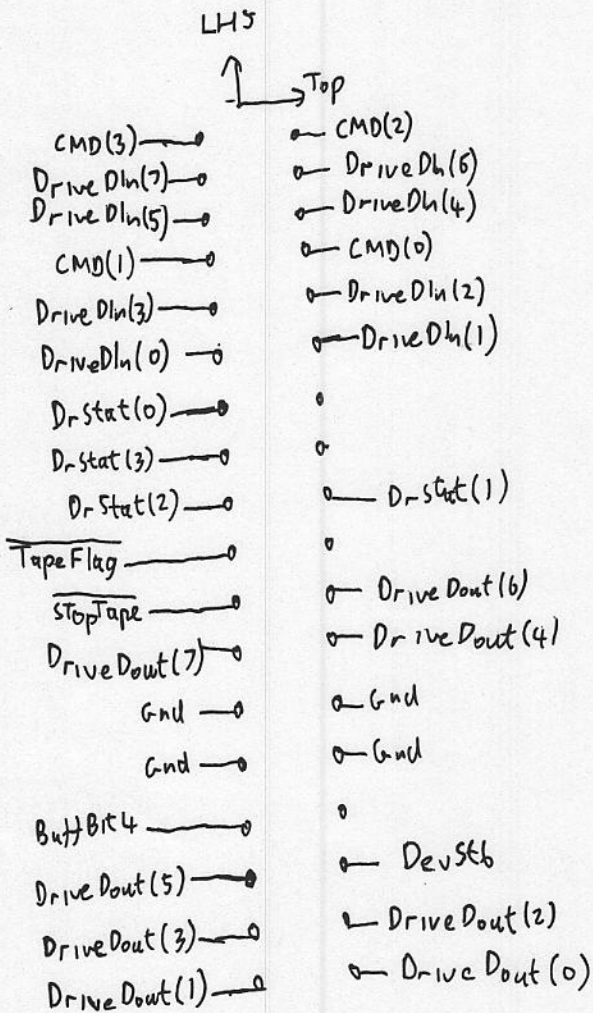

HP9865 Interface

connector on
09865-66541
PCB

Data Output

Data Input

HP 9865 Cassette Memory cable

(Drive)