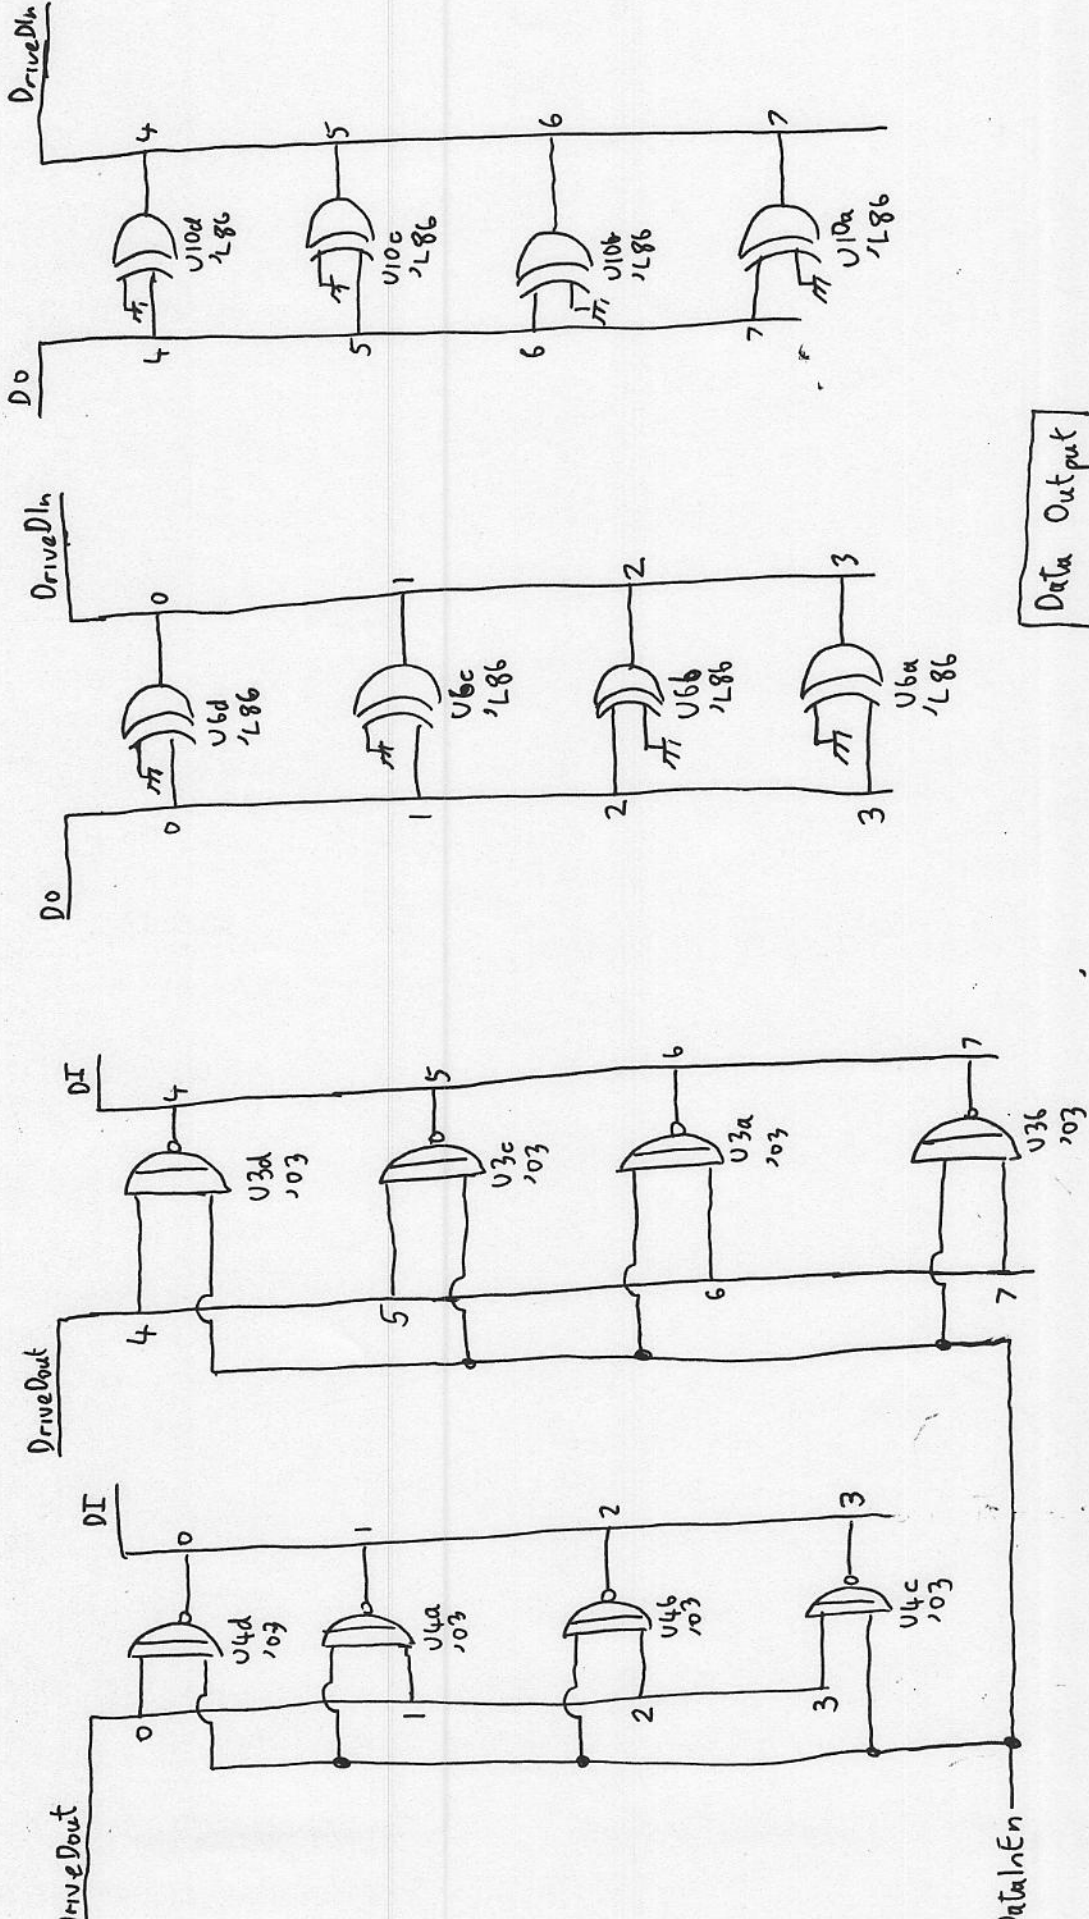

HP9865 Interface

connector on
09865-66541
PCB

Data Output

Data Input

HP 9865 Cassette Memory cable

(Drive)