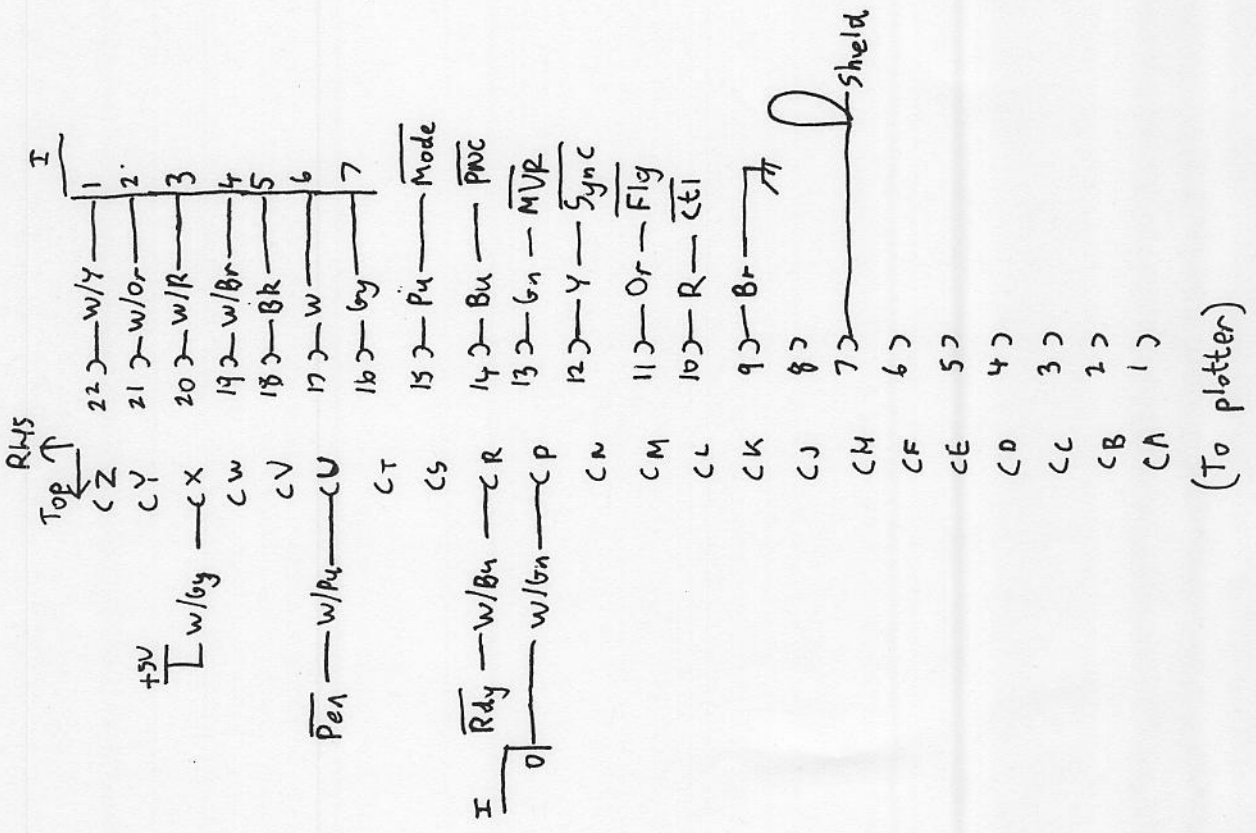

Handshake

RHS
Top ←

(Plotter Cable)

(To 09826-60131 PCB)