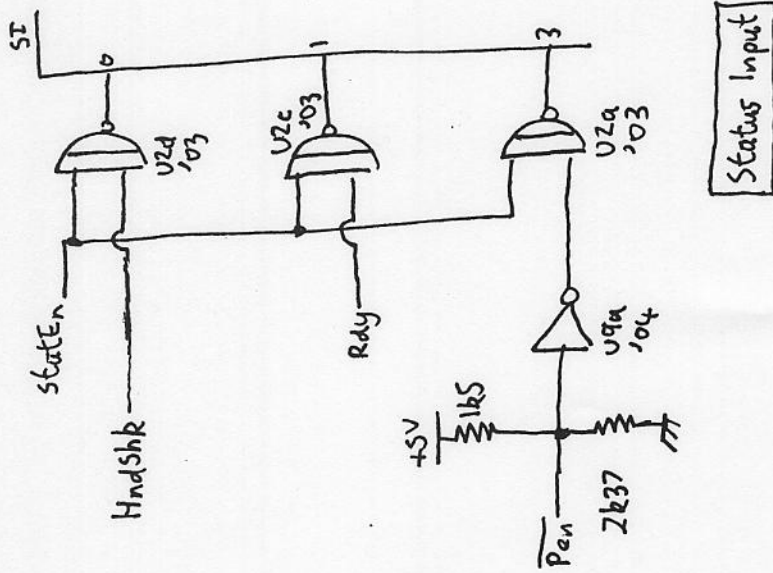

Handshake

RHS
Top ←

(Plotter Cable)

(To 09826-60131 PCB)