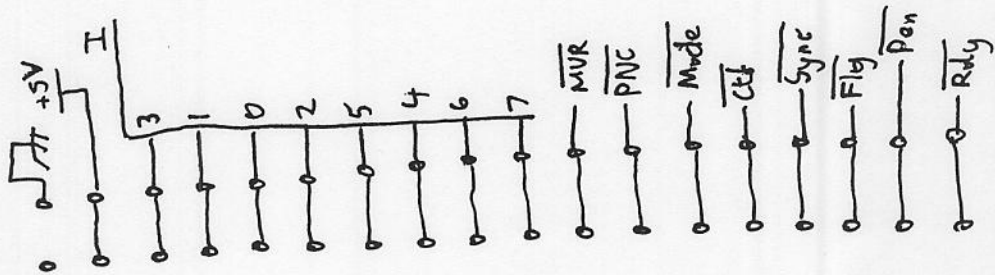

Handshake

RHS
Top ←

(Plotter Cable)

(To 09826-60131 PCB)