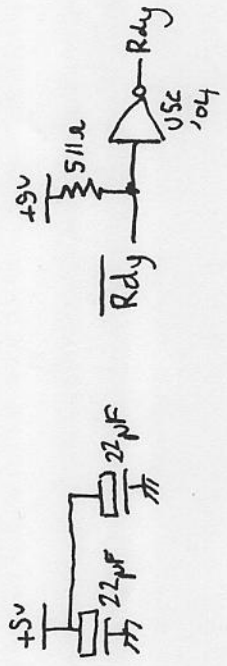

Handshake

RHS
Top ←

(Plotter Cable)

(To 09826-60131 PCB)