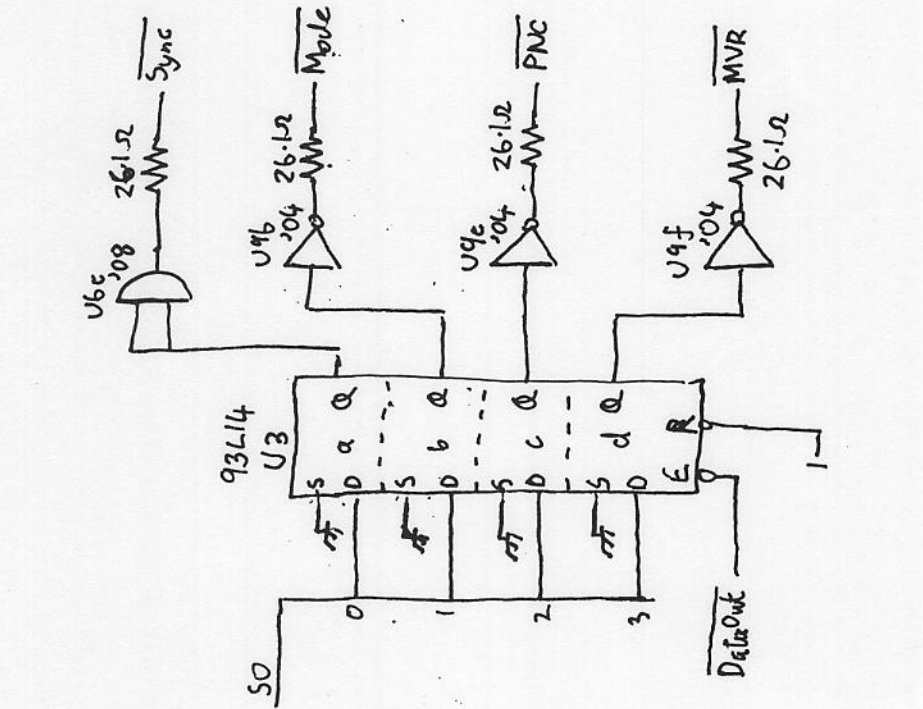

Handshake

RHS
Top ←

(Plotter Cable)

(To 09826-60131 PCB)