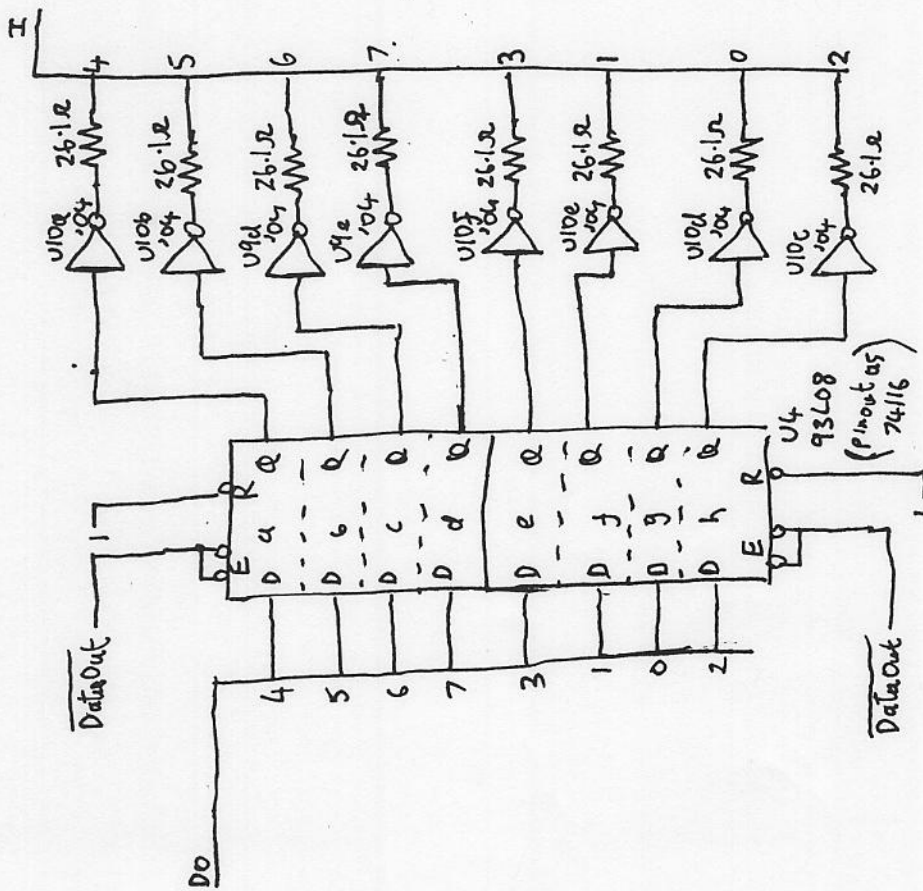

Handshake

RHS
Top ←

(Plotter Cable)

(To 09826-60131 PCB)