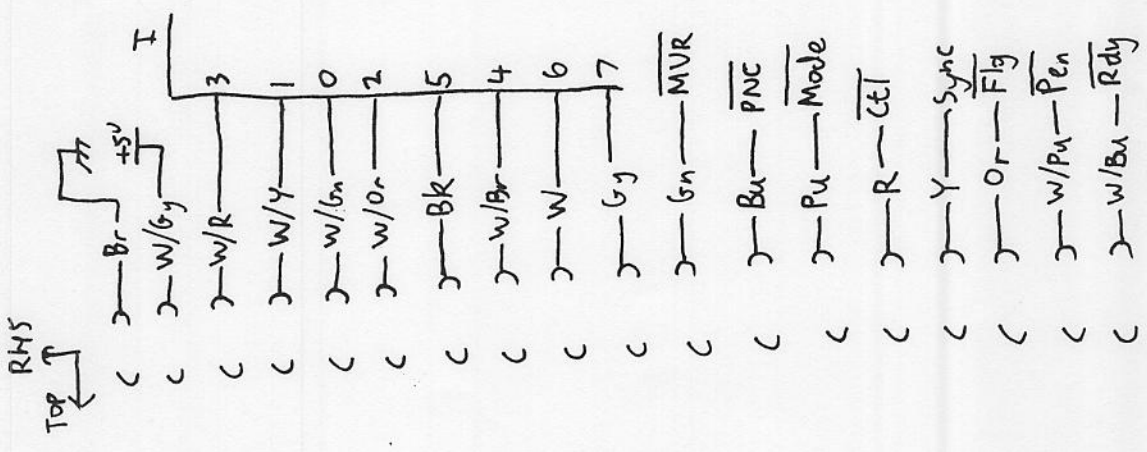

Handshake

RHS
Top ←

(Plotter Cable)

(To 09826-60131 PCB)