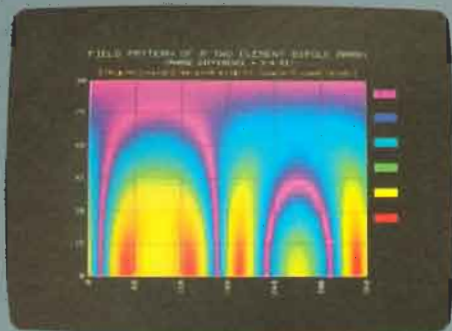

Functionally Integrated. You get everything you need in one compact chassis that fits on your desk. With the flick of a single switch, all the elements begin working together to bring you quick solutions to your problems.

In addition to the powerful features already mentioned, the System 45C provides you with an interactive light pen, 80-column thermal line printer and typewriter-like keyboard. Everything's completely integrated into the system architecture. Yet with all its built-in performance, the System 45C remains friendly and easy to use.

color works harder.