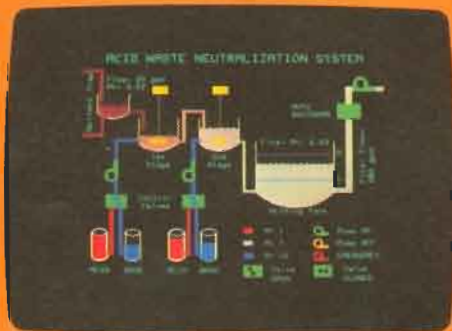

For more information and a hands on demonstration, contact your HP sales representative today.

**HEWLETT
PACKARD**