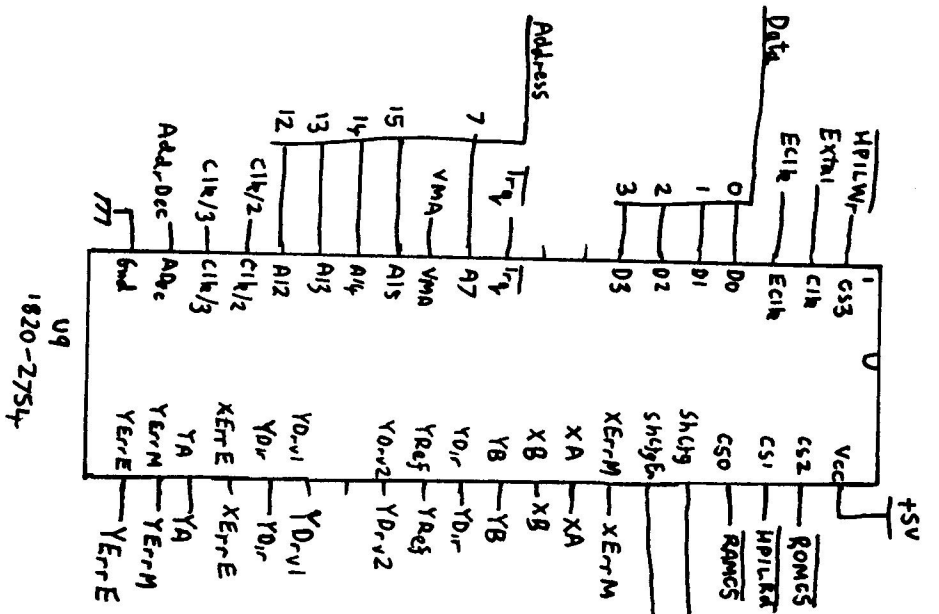

X (paper) Motor Driver

Y (carriage) Motor Driver

HP 7470 opt 003 Plotter Sheet ③

HP 7470 opt 003 Plotter Shaft (L)

Keypad

HP11 Interface

HP7470 opt003 Plotter Short (5)

HP7470
Mains Transformer

HP 7470 Shaft Encoder

07470-60110

ZEPROM Voltage Converter