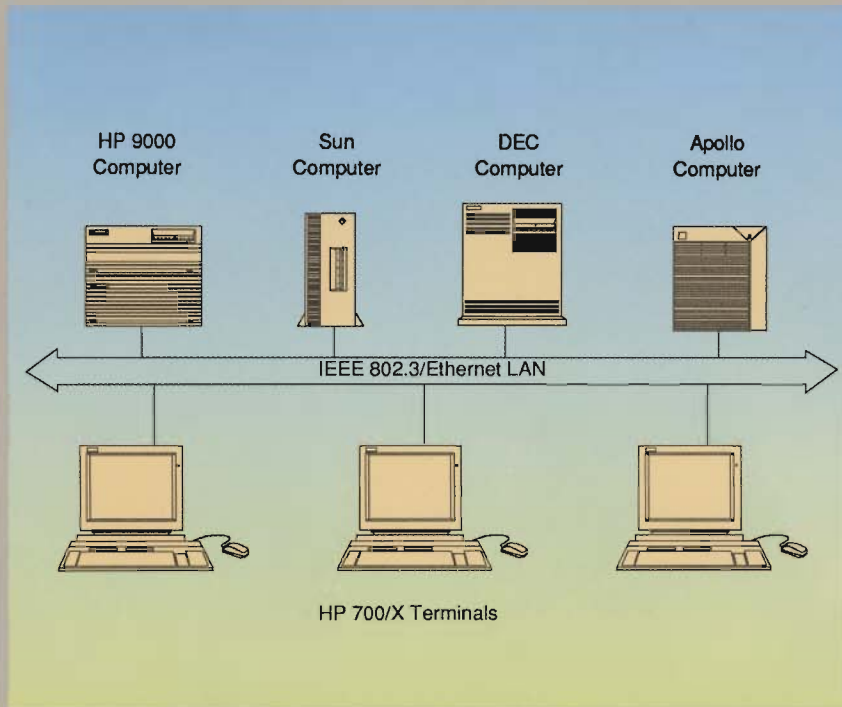

Operate in Multivendor Environments

The HP 700/X terminals are designed to operate in multivendor networked environments consisting of computer systems from HP/Apollo, SUN Microsystems, Digital Equipment Corporation, and others.

The terminals connect directly to an IEEE 802.3/Ethernet local area network and are initialized by downloading the X Window server code from a disk-based workstation.

The HP 700/X terminals include a BNC port for direct connection to ThinLAN networks, and an AUI port for connection to ThickLAN or StarLAN 10 networks by means of an external media-access unit.

The HP 700/X terminals provide a cost-effective means of adding more user seats on a multivendor network.

Variety of Bundled Configurations

The HP 700/X terminals are available in a variety of bundled configurations to meet a range of different user needs.

The HP 700/X standard configurations include a bit-mapped graphics monitor, a local-language keyboard, a three-button mouse, and a high-performance X Window System server processing unit.

Color bundled configurations of the HP 700/X terminals include a 14-inch monitor with 640 × 480 VGA pixel resolution, or a

16-inch monitor with 1,024 × 768 pixel resolution. The HP 700/X terminals also support 19-inch and 20-inch color monitors with 1,024 × 768 resolution.

The HP 700/X monochrome bundled configuration includes a 17-inch monitor with 1,024 × 768 pixel resolution that supports up to 16 levels of grayscale.