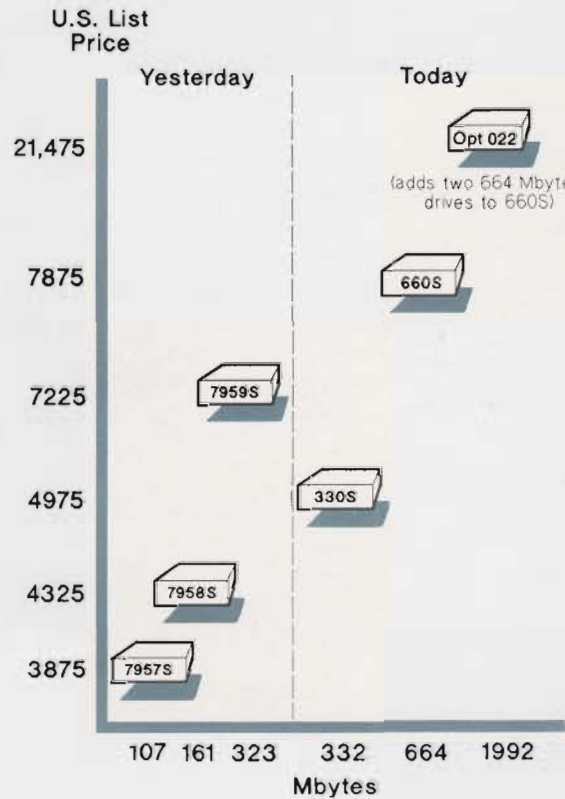

. . . more capacity at a lower cost per megabyte!

Printed in U.S.A. M1289
Part number 5952-0633