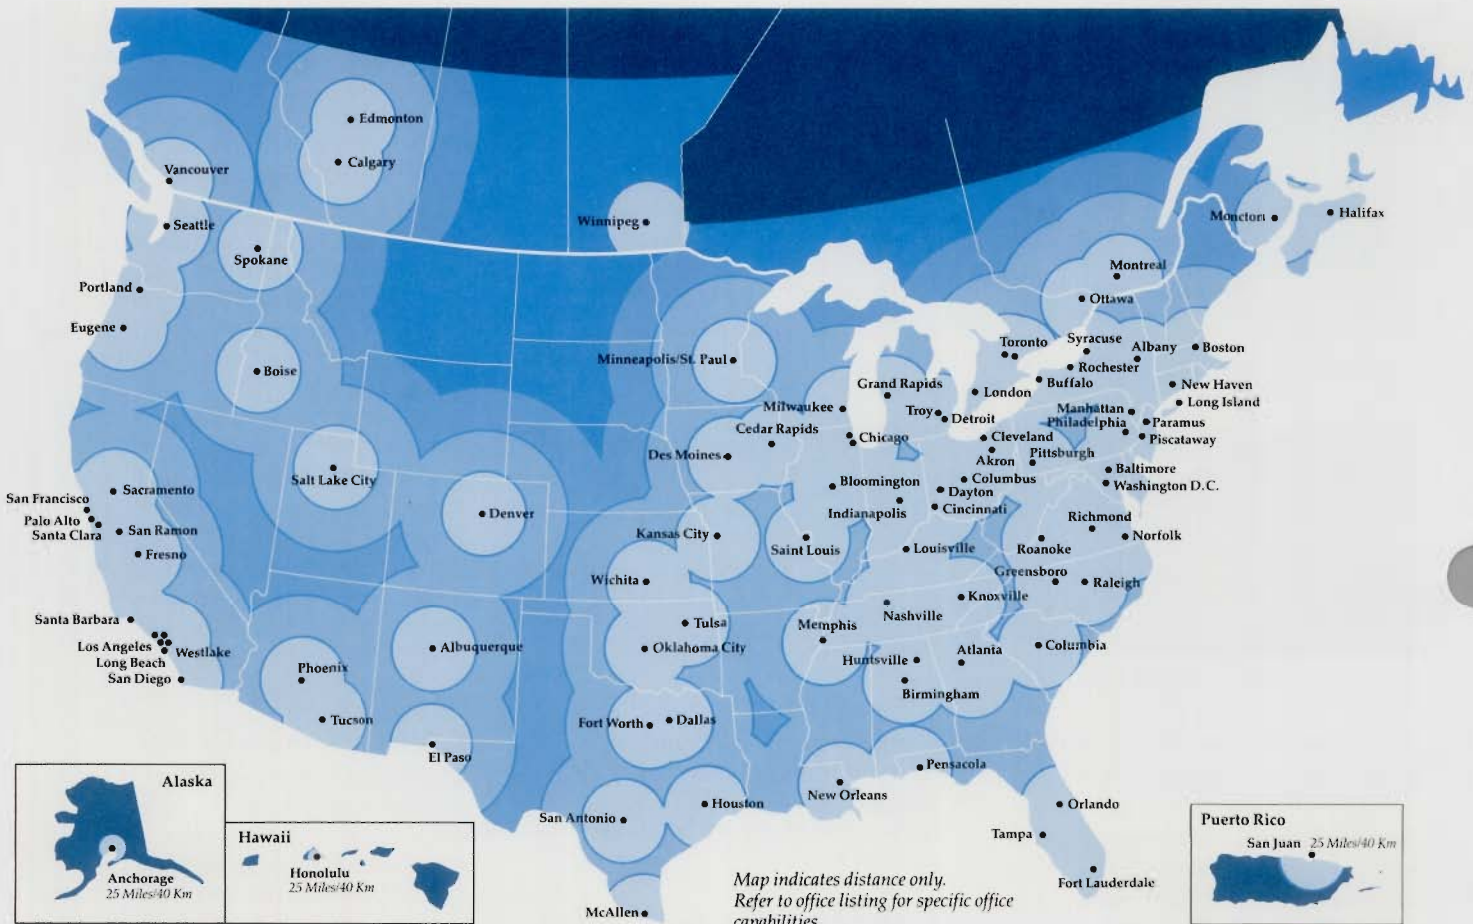

Service Responsible Offices

North America (Canada and United States)

CANADA

Alberta

CALGARY

Hewlett-Packard Canada Ltd.
210, 7220 Fisher St. S.W.
Calgary, Alberta T2H 2H8
Phone: 403/253-2713
CEO:P SEO:PL

EDMONTON

Hewlett-Packard Canada Ltd.
11620A 168th Street
Edmonton, Alberta T5M 3T9
Phone: 403/452-3670
CEO:P SEO:PL

British Columbia

VANCOUVER

Hewlett-Packard Canada Ltd.
10691 Shellbridge Way
Richmond, British Columbia
V6X 2W8
Phone: 604/270-2277
CEO:P SEO:P

Manitoba

WINNIPEG

Hewlett-Packard Canada Ltd.
380-550 Century Street
Saint James
Winnipeg, Manitoba R3H 0Y2
Phone: 204/786-6701
CEO:S SEO:S

New Brunswick

MONCTON

Hewlett-Packard Canada Ltd.
37 Sheadiac Road
Moncton, New Brunswick E1A 2R6
Phone: 506/855-2841
CEO:S SEO:SL

Nova Scotia

HALIFAX

Hewlett-Packard Canada Ltd.
900 Windmill Road
Dartmouth, Nova Scotia B3B 1P7
Phone: 902/469-7820
CEO:P SEO:S

Ontario

LONDON

Hewlett-Packard Canada Ltd.
552 Newbold Street
London, Ontario N6E 2S5
Phone: 519/686-9181
CEO:S SEO:S

OTTAWA

Hewlett-Packard Canada Ltd.
2670 Queensview Drive
Ottawa, Ontario K2B 8K1
Phone: 613/820-6483
CEO:P SEO:P

TORONTO EAST

Hewlett-Packard Canada Ltd.
Unit 11
220 Yorkland Boulevard
Willowdale, Ontario M2J 1R5
Phone: 416/499-9335
CEO:PLZ

- Zones 1-3
  (100 mi/160 km)
- Zones 4-5
  (200 mi/320 km)
- Zone 6
  (300 mi/480 km)
- Travel charge quoted
- Excluded Travel Area
  (Warranty travel and service travel quoted)
- Non-HP Travel Area