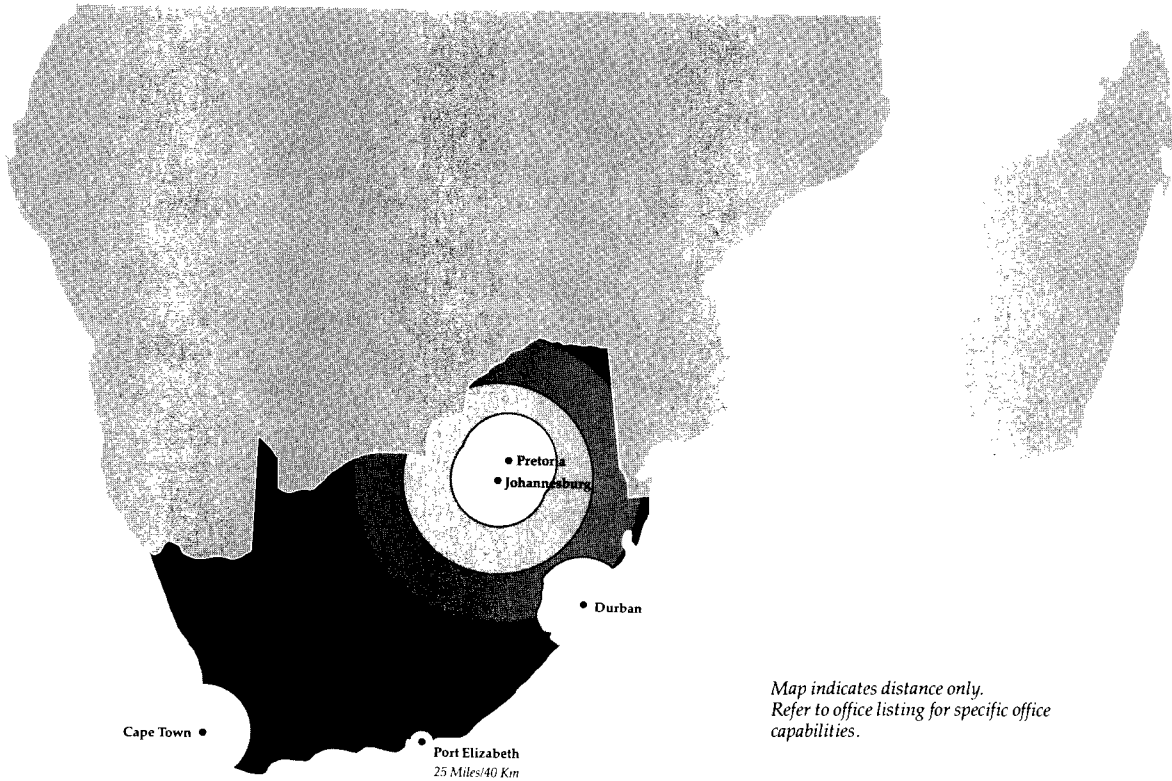

Service Responsible Offices

Europe and Middle East (South Africa) *continued*

*Map indicates distance only.
Refer to office listing for specific office capabilities.*

SOUTH AFRICA

Cape Province

CAPE TOWN

Hewlett-Packard South Africa
P.O. Box 120, Pinelands
Cape Town, Cape Province 7405
Phone: 21 /53-7955
CEO:PLZ SEO:SLZ

PORT ELIZABETH

Hewlett-Packard South Africa
Shop 6, Linton Arcade
511 Cape Road
Linton Grange, 6001
CEO:SLbZ

Natal

DURBAN

Hewlett-Packard South Africa
2nd Floor Juniper House
92 Overport Drive
Durban, Natal 4067
Phone: 31 /284-178
CEO:SLbZ SEO:SLZ

Transvaal

JOHANNESBURG

Hewlett-Packard South Africa
Private Bag
Wendywood
Sandton, Transvaal 2144
Phone: 11 /802-511
CEO:PLZ SEO:PLZ

PRETORIA

Hewlett-Packard South Africa
P.O. Box 33345
Pretoria, Transvaal
Phone: 12 /982-043
CEO:SLbZ SEO:SLZ

CEO(Customer Engineering Organization)—Hardware maintenance service available.

SEO(Systems Engineering Organization)—Software support available.

P(Primary)—Primary SRO

S(Secondary)—Secondary SRO

L(Limited)—The entire product line of HP computers is not presently supported by this SRO. Contact your nearest SRO for office capabilities.

S(Standard)—The SRO provides routine support during the Standard Coverage Hours.

b(Basic)—The SRO provides routine support during the Basic Coverage Hours.

Z(Zones)—The response times and fixed travel charges may vary due to local travel conditions.