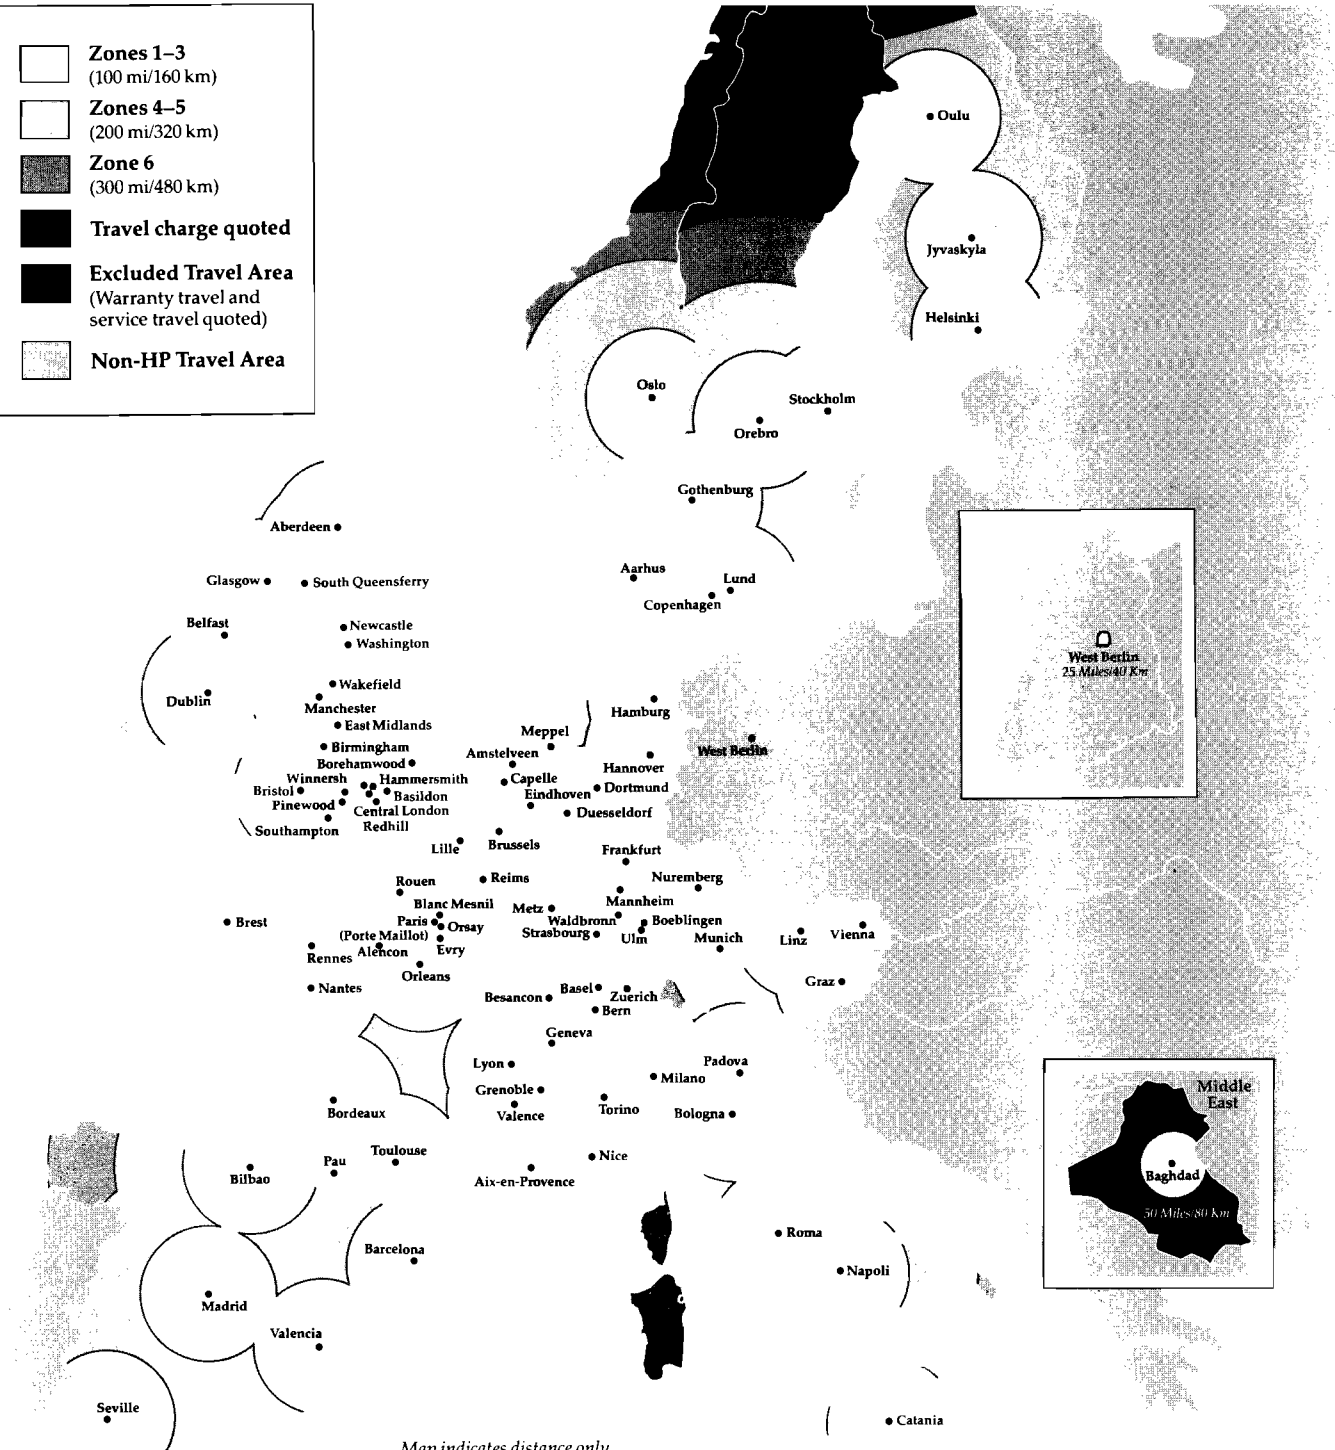

Service Responsible Offices

Europe and Middle East

	Zones 1-3 (100 mi/160 km)
	Zones 4-5 (200 mi/320 km)
	Zone 6 (300 mi/480 km)
	Travel charge quoted
	Excluded Travel Area (Warranty travel and service travel quoted)
	Non-HP Travel Area