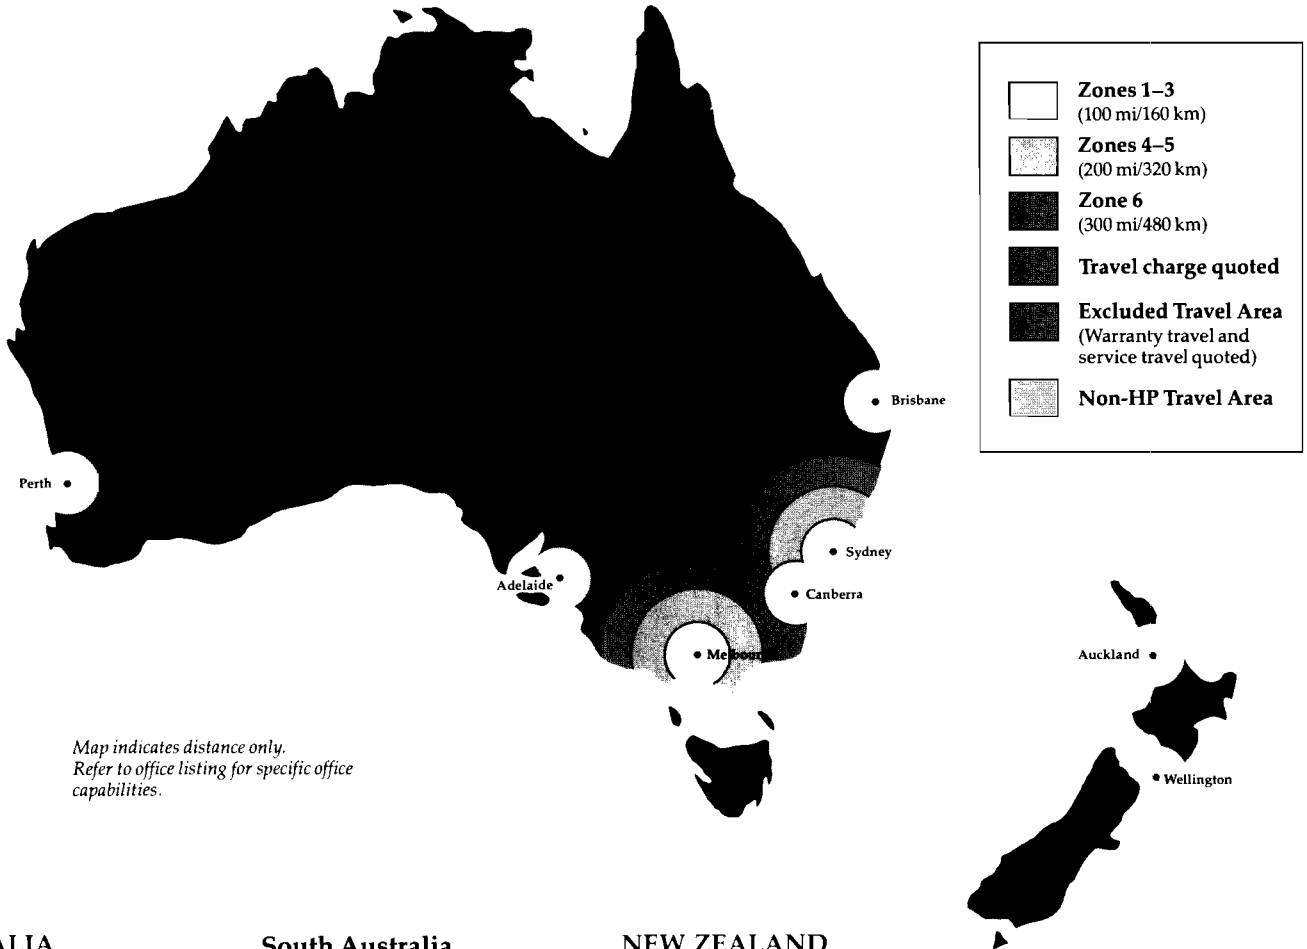

Service Responsible Offices

Intercontinental (Australia)

Map indicates distance only.
Refer to office listing for specific office capabilities.

AUSTRALIA

Australia Capital Territory CANBERRA

Hewlett-Packard Australia Ltd.
121 Wollongong Street
Fyshwick, Australia Capital T 2609
Phone: 062/804-244
CEO:SL SEO:SLZ

New South Wales SYDNEY

Hewlett-Packard Australia Ltd.
17-23 Talavera Road
North Ryde, New South Wales 2113
Phone: 02/887-1611
CEO:PZ SEO:P

Queensland BRISBANE

Hewlett-Packard Australia Ltd.
49 Park Road
Milton, Queensland 4064
Phone: 072/229-1544
CEO:SL SEO:SLZ

South Australia ADELAIDE

Hewlett-Packard Australia Ltd.
153 Greenhill Road
Parkside, South Australia 5063
Phone: 08/272-5911
CEO:SL SEO:SLZ

Victoria MELBOURNE

Hewlett-Packard Australia Ltd.
31-41 Joseph Street
Blackburn, Victoria 3130
Phone: 03/890-6351
CEO:P SEO:P

Western Australia PERTH

Hewlett-Packard Australia Ltd.
261 Stirling Highway
Claremont, Western Australia 6010
Phone: 092/383-2188
CEO:SL SEO:SLZ

NEW ZEALAND AUCKLAND

Hewlett-Packard New Zealand
169 Manukau Road
Epsom,
Phone: 9/68-7159
CEO:SL SEO:SLZ

WELLINGTON

Hewlett-Packard New Zealand
4-12 Cruickshank Street
Wellington, 3
Phone: 4/877-199
CEO:PLzZ SEO:SLZ