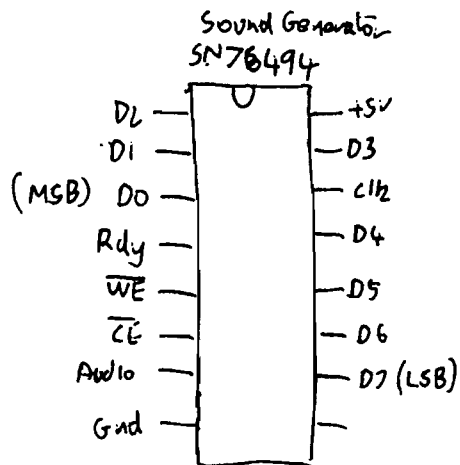

Human Interface/HP1B

09920-66537

DIO Human Interface/HPIB PCB sheet ③