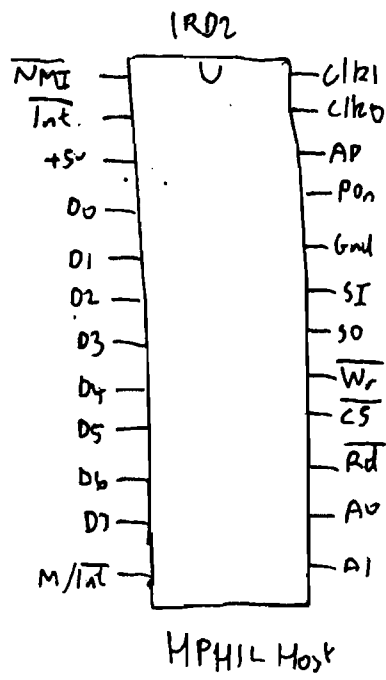

Human Interface/HP1B

09920-66537

DIO Human Interface/HPIB PCB sheet ③